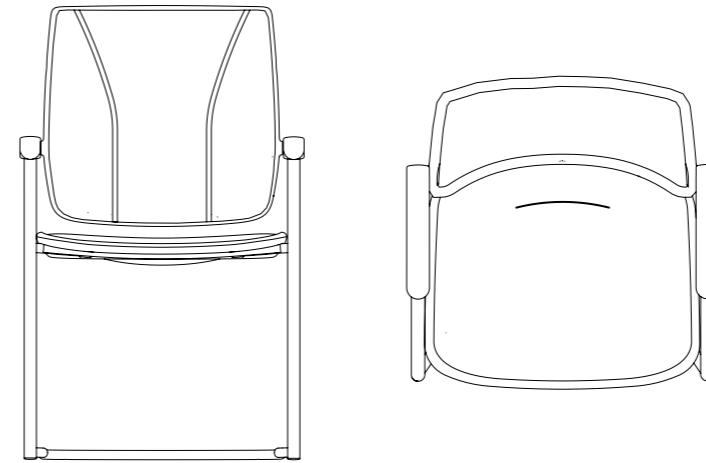

Back Frame Finishes

Base Frame Finishes

STANDARD CONFIGURATIONS

Diffrient Occasional

Dimensions	W	590mm
	D	538mm
	H	932mm

The Diffrient Occasional by Humanscale is a versatile, stackable chair with a robust backrest crafted from unique non-stretch mesh, providing automatic lumbar support through Humanscale's patented Form-Sensing Mesh Technology.