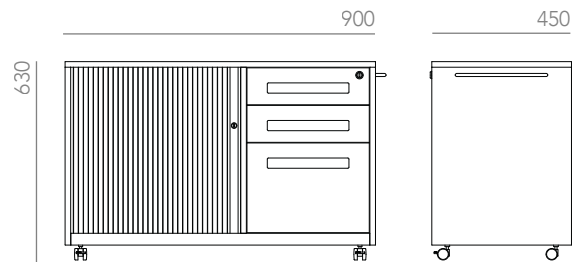

Mobile Caddy.

Specifications

AWM Mobile Caddies organise and store personal office documents and stationary. Our metal Mobile Caddies offer an excellent solution for personal storage demands.

Features

- Welded steel construction, powder coated in black or white as standard
- Heavy duty lockable castors
- Single slotted adjustable shelf
- Available in left & right configurations
- Two personal and one A4 filing drawer
- Includes movable pencil tray and drawer dividers
- Lockable drawers and tambour door
- Meets AS/NZS 4790:2006 Furniture - Storage Units

Dimensions (mm)

H 630 x W 900 x D 450

GECA Certified

Lead Time: Stocked Item

10 Year Warranty