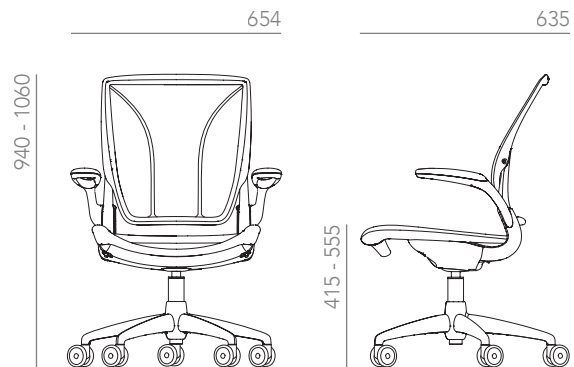

World One Task Chair.

Specifications

Features

- Tri-Panel non-stretch mesh back and mesh seat
- Height adjustable seat and arms
- Innovative weight-sensitive, self-locking recline mechanism
- Lightweight design
- Frame-less front edge eliminates contact stress behind the knee

Dimensions (mm)

H 940 - 1060 x W 654 x D 635
SH 415 - 555

135kg Weight Capacity

10 Year Warranty

World One is an updated version of the renowned World chair, the most minimal, yet fully functional task chair ever made. World One is a cost-effective solution that delivers highly engineered ergonomic support and the ultimate user-friendly sitting experience.