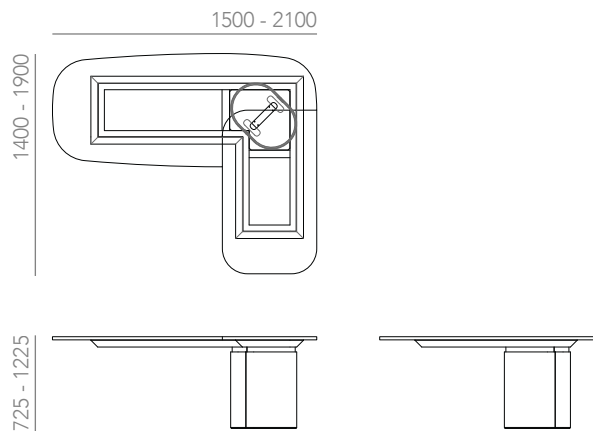

Drum+Base - Executive.

Specifications

The Drum+Base Executive workstation combines refined materials with a distinctive cantilevered 90-degree work surface to offer a workstation to suit any executive space.

Features

- Steel base and frame finished in Black (RAL 9005) or White (RAL 9016) powder coat as standard
- Available in fixed height or height adjustable (electronic sit-to-stand)
- Custom top profiles, sizes and edge details available
- Available in left or right sided layout
- Drum+Base structure must be fixed to floor