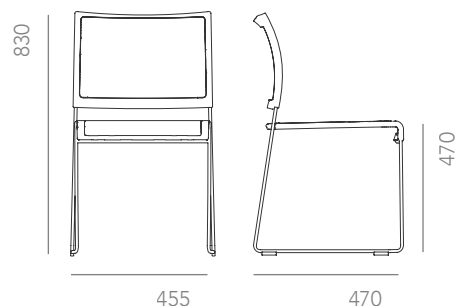

## Specifications

The Eko chair features a mesh back and seat, with a strong polypropylene frame that accommodates robust usage. This stackable and lightweight chair is easily stored, and has an option to link the chairs together making it ideal for training rooms. The Eko comes with a trolley designed to stack multiple Eko chairs.