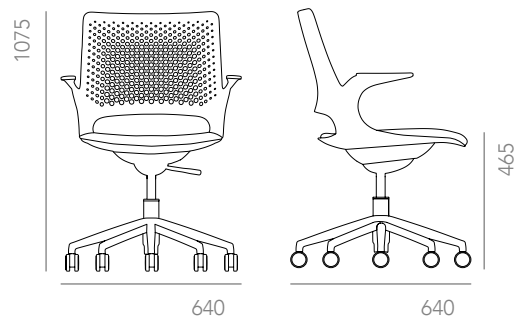

Harmony.

Harmony Chair.

Specifications

The Harmony chair has superior comfort, with its contoured polypropylene moulded shell & dynamic seat movement making it perfect for any office environment. This chair encourages movement and facilitates collaboration in your space.

Options

Customer specified fabric
(seat only)
Black base
Polished aluminium base

Warranty

5 Years *

Colours

White or black frame
Light grey or black seat pad

* The warranty on fabrics and foam is limited to that given by the manufacturer, agent or supplier