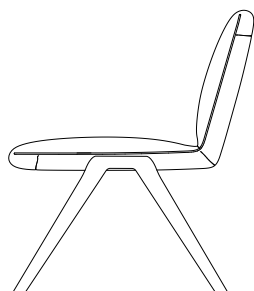

# Venice

**AWM**

**AWM  
AMARO**

**Features:**

Venice exudes an elegant folded shape that effortlessly marries the comforts of home with the needs of the workspace. Featuring stylish and sturdy metal frame, and premium commercial-foam, it's an ideal choice for professional environment. Customise your lounge with our array of in-house fabric options.

**Base Option:** Black or Polished Aluminium

**Lead Time:** 4 - 6 weeks

**Warranty:** 5 Years

**House Leathers:**

**Dimensions:**

**OH** 770mm  
**SH** 450mm  
**OD** 710mm

**OH** 770mm  
**OW** 720mm