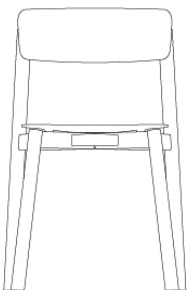

Clara

Breakout Chair

AWM

**AWM
AMAROO**

awm.net.au

Features:

Clara PP, crafted from durable polypropylene, perfect for both indoor and outdoor settings. This versatile chair is easy to clean and features a stackable design for compact storage, making it an ideal all-purpose seating solution. Available in stylish black, grey or white options to complement any space with ease.

Finish Option: Natural Oak

Lead Time: 4 - 6 weeks

Warranty: 3 Years

Dimensions:

OH 770mm
SH 460mm
OW 560mm

OH 770mm
OD 465mm

Finish:

**Natural
Oak**