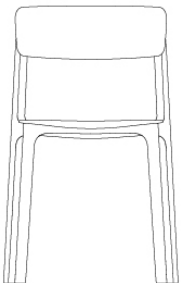

Clara

Breakout Chair

AWM

**AWM
AMAROO**

awm.net.au

Features:

Clara PP, crafted from durable polypropylene, perfect for both indoor and outdoor settings. This versatile chair is easy to clean and features a stackable design for compact storage, making it an ideal all-purpose seating solution. Available in stylish black, grey or white options to complement any space with ease.

Finish Option: Black, White, Grey or Timber

Lead Time: 4 - 6 weeks

Warranty: 3 Years

Dimensions:

OH 790mm
SH 470mm
OW 480mm

OH 790mm
OD 470mm

Finish:

Features:

Finish Option: Natural Oak

Lead Time: 4 - 6 weeks

Warranty: 3 Years

Dimensions:

OH 770mm
SH 460mm
OW 560mm

OH 770mm
OD 465mm

Finish:

**Natural
Oak**