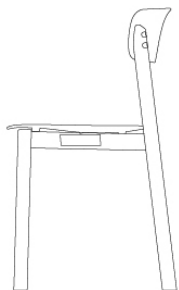

Clara

Breakout Chair

AWM

**AWM
AMAROO**

awm.net.au

Features:

Clara PP, crafted from durable polypropylene, perfect for both indoor and outdoor settings. This versatile chair is easy to clean and features a stackable design for compact storage, making it an ideal all-purpose seating solution. Available in stylish black, grey or white options to complement any space with ease.

Finish Option: Natural Oak

Lead Time: 4 - 6 weeks

Warranty: 3 Years

Dimensions:

OH 770mm
SH 460mm
OW 560mm

OH 770mm
OD 465mm

Finish:

**Natural
Oak**