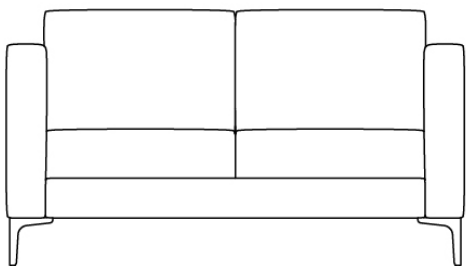

Cara

Armchair & Lounge

AWM

**AWM
AMAROO**

Features:

“Cara” - a symbol of style and sophistication with its elegantly simple design. This lounge piece not only embodies aesthetics but also prioritises comfort, offering generous seating space and robust support. Crafted with solid framing, every detail of the soft seating is meticulously engineered to ensure exceptional durability and quality, appealing to discerning interior designers and architects seeking both style and functionality in projects.

- Feet Finish:** Polished Aluminium or specified
- Lead Time:** 4 - 6 weeks
- Origin:** Australia
- Warranty:** 7 Years

Dimensions:

OH 730mm
SH 450mm
OW 890mm

OH 730mm
OD 830mm

Popular House Fabrics:

- 
Amy
Nickle
- 
Amy
Barley
- 
Coco
Charcoal
- 
Coco
Lychee
- 
Finesse
Coconut
- 
Finesse
Hedge
- 
London
Marsala
- 
London
Snow
- 
Watson
Pepper
- 
custom

Dimensions:

OH 730mm
SH 450mm
OW 1470mm

OH 730mm
OD 830mm

OH 730mm
SH 450mm
OW 2070mm

OH 730mm
OD 830mm