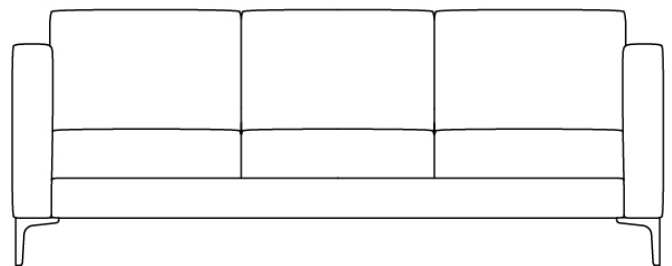

Cara

Armchair & Lounge

AWM

**AWM
AMAROO**

Features:

“Cara” - a symbol of style and sophistication with its elegantly simple design. This lounge piece not only embodies aesthetics but also prioritises comfort, offering generous seating space and robust support. Crafted with solid framing, every detail of the soft seating is meticulously engineered to ensure exceptional durability and quality, appealing to discerning interior designers and architects seeking both style and functionality in projects.

- Feet Finish:** Polished Aluminium or specified
- Lead Time:** 4 - 6 weeks
- Origin:** Australia
- Warranty:** 7 Years

Dimensions:

OH 730mm
SH 450mm
OW 890mm

OH 730mm
OD 830mm

Popular House Fabrics:

- 
Amy
Nickle
- 
Amy
Barley
- 
Coco
Charcoal
- 
Coco
Lychee
- 
Finesse
Coconut
- 
Finesse
Hedge
- 
London
Marsala
- 
London
Snow
- 
Watson
Pepper
- 
custom

Dimensions:

OH 730mm
SH 450mm
OW 1470mm

OH 730mm
OD 830mm

OH 730mm
SH 450mm
OW 2070mm

OH 730mm
OD 830mm