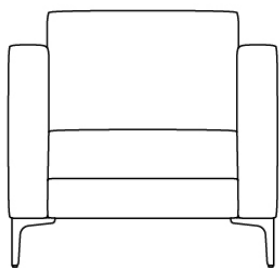

Cara

Armchair & Lounge

AWM

**AWM
AMAROO**

Features:

“Cara” - a symbol of style and sophistication with its elegantly simple design. This lounge piece not only embodies aesthetics but also prioritises comfort, offering generous seating space and robust support. Crafted with solid framing, every detail of the soft seating is meticulously engineered to ensure exceptional durability and quality, appealing to discerning interior designers and architects seeking both style and functionality in projects.

- Feet Finish:** Polished Aluminium or specified
- Lead Time:** 4 - 6 weeks
- Origin:** Australia
- Warranty:** 7 Years

Dimensions:

OH 730mm
SH 450mm
OW 890mm

OH 730mm
OD 830mm

Popular House Fabrics:

- 
Amy
Nickle
- 
Amy
Barley
- 
Coco
Charcoal
- 
Coco
Lychee
- 
Finesse
Coconut
- 
Finesse
Hedge
- 
London
Marsala
- 
London
Snow
- 
Watson
Pepper
- 
custom

Dimensions:

OH 730mm
SH 450mm
OW 1470mm

OH 730mm
OD 830mm

OH 730mm
SH 450mm
OW 2070mm

OH 730mm
OD 830mm