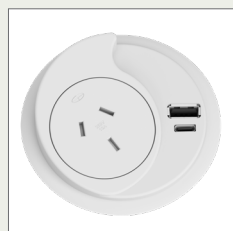

Colours Available

White Black

Key Features

- » 30% Reduced Depth - now 76.5mm.
- » Available in 30W, 65W and 100W PD Fast Charging.
- » Available with USB, Data & HDMI
- » 80mm cut-out - suits 10-40mm tabletops

Configurations:

GPO Only

GPO, USB-A & Data

GPO, USB-A/C 30W,
65W or 100W

Product Details

KU0110D**	KonexUS 1x GPO Module Complete With 1000mm Tag Lead
KUG15**	KonexUS 1x GPO c/w 1500mm Lead With 3-Pin Plug (10A)
KU01U10D**	KonexUS - 1x GPO, 2x USB-A Fast-Charge Outlets (30W Shared), Provision For Data/HDMI/USB & 1000mm Tag Lead With 1-In-3-Out L3D Splitter
KUG15U**	KonexUS - 1x GPO, 4x Removable Covers To Suit Requirements & 2x USB-A Fast-Charge Outlets (30W Shared) With Provision For 1x Keystone Jack, c/w 1500mm Lead Fitted With 10A 3-Pin Plug
KU01UAC310D**	KonexUS - 1x GPO, USB A/C PD Fast-Charge Outlets (30W Shared) & 1000mm Tag Lead With 1-In-3-Out L3D Splitter Note: Data Provision Not Available With This Configuration
KU01UAC6510D**	KonexUS - 1x GPO, USB A/C PD Fast-Charge Outlets (65W Shared) & 1000mm Tag Lead With 1-In-3-Out L3D splitter Note: Data Provision Not Available With This Configuration
KUG15UAC3**	KonexUS - 1x GPO, USB A/C PD Fast-Charge Outlets (30W Shared) & 1500mm Lead Fitted With 10A 3-Pin Plug Note: Data Provision Not Available With This Configuration
KUG01UAC6515**	KonexUS - 1x GPO, USB A/C PD Fast-Charge Outlets (65W Shared) & 1500mm Lead Fitted With 10A 3-Pin Plug Note: Data Provision Not Available With This Configuration
KU01UAC910D**	KonexUS - 1x GPO, USB A/C PD Fast-Charge Outlets (90W shared) & 1000mm Tag Lead With 1-In-3-Out L3D Splitter
KU01UAC9G15**	KonexUS - 10amp Module, 4x Removable Covers To Suit Requirements & USB A/C PD Fast-Charge Outlets (90W Shared) With Provision For 1x Keystone Jack, c/w 1500mm Lead Fitted With 10A 3-Pin Plug