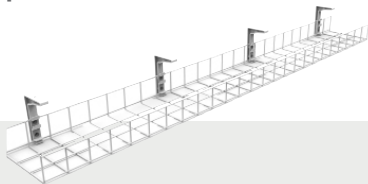

Wire Grid Series

Cable Baskets - Standard Bracket

Wire Grid series mounting brackets screw to the underside of the workstation and allow the basket to 'snap' into the bracket. These baskets can also be cut to a custom length on site.

Standard 50mm

Single Tier 50mm

Dual Tier 50mm

Back to Back

Extra 100mm

Single Tier 100mm

Dual Tier 100mm

Super 150mm

WWL2.20 shown

WWL1.10 shown

WWLT1.10 shown

WGC45D**

WGCB**

Product Details

Single Tier 50mm

WG10650**	1 x Single tier 50mm wide tray 2 x Mounting Brackets - 650mm
WG10950**	1 x Single tier 50mm wide tray 2 x Mounting Brackets - 950mm
WG11250**	1 x Single tier 50mm wide tray 2 x Mounting Brackets - 1250mm
WG11550**	1 x Single tier 50mm wide tray 2 x Mounting Brackets - 1550mm
WG11750**	1 x Single tier 50mm wide tray 2 x Mounting Brackets - 1750mm

Dual Tier 50mm

WG20650**	2 x Single tier 50mm wide trays 2 x Mounting Brackets - 650mm
WG20950**	2 x Single tier 50mm wide trays 2 x Mounting Brackets - 950mm
WG21250**	2 x Single tier 50mm wide trays 2 x Mounting Brackets - 1250mm
WG21550**	2 x Single tier 50mm wide trays 2 x Mounting Brackets - 1550mm
WG21750**	2 x Single tier 50mm wide trays 2 x Mounting Brackets - 1750mm