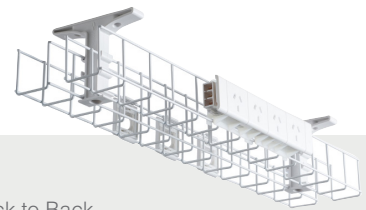

Wire Grid Series

Cable Baskets - Standard Bracket

Wire Grid series mounting brackets screw to the underside of the workstation and allow the basket to 'snap' into the bracket. These baskets can also be cut to a custom length on site.

Standard 50mm

Single Tier 50mm

Dual Tier 50mm

Back to Back

Extra 100mm

Single Tier 100mm

Dual Tier 100mm

Super 150mm

Single Tier 150mm

Colours Available

● Black ○ White

Customised options available

For more information please contact your CMS sales representative to discuss made to order options.

Key Features

- » Cost effective cable reticulation
- » Different configurations are available
- » Switch between Dual tier to single tier

WWL2.20 shown

WWL1.10 shown

WWLT1.10 shown

WGC45D**

WGCB**

Product Details

Single Tier 50mm

WG10650**	1 x Single tier 50mm wide tray 2 x Mounting Brackets - 650mm
WG10950**	1 x Single tier 50mm wide tray 2 x Mounting Brackets - 950mm
WG11250**	1 x Single tier 50mm wide tray 2 x Mounting Brackets - 1250mm
WG11550**	1 x Single tier 50mm wide tray 2 x Mounting Brackets - 1550mm
WG11750**	1 x Single tier 50mm wide tray 2 x Mounting Brackets - 1750mm