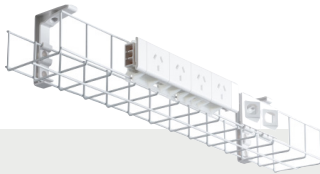

Wire Grid Series

Cable Baskets - Standard Bracket

Wire Grid series mounting brackets screw to the underside of the workstation and allow the basket to 'snap' into the bracket. These baskets can also be cut to a custom length on site.

Standard 50mm

Single Tier 50mm

Dual Tier 50mm

Back to Back

Extra 100mm

Single Tier 100mm

Dual Tier 100mm

Super 150mm

WWL2.20 shown

WWL1.10 shown

WWLT1.10 shown

WGC45D**

WGCB**

Product Details

Single Tier 50mm

WG10650**	1 x Single tier 50mm wide tray 2 x Mounting Brackets - 650mm
WG10950**	1 x Single tier 50mm wide tray 2 x Mounting Brackets - 950mm
WG11250**	1 x Single tier 50mm wide tray 2 x Mounting Brackets - 1250mm
WG11550**	1 x Single tier 50mm wide tray 2 x Mounting Brackets - 1550mm
WG11750**	1 x Single tier 50mm wide tray 2 x Mounting Brackets - 1750mm

Dual Tier 50mm

WG20650**	2 x Single tier 50mm wide trays 2 x Mounting Brackets - 650mm
WG20950**	2 x Single tier 50mm wide trays 2 x Mounting Brackets - 950mm
WG21250**	2 x Single tier 50mm wide trays 2 x Mounting Brackets - 1250mm
WG21550**	2 x Single tier 50mm wide trays 2 x Mounting Brackets - 1550mm
WG21750**	2 x Single tier 50mm wide trays 2 x Mounting Brackets - 1750mm