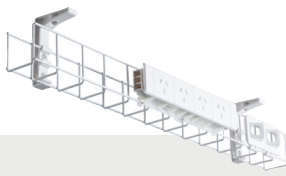

Wire Grid Series

Cable Baskets - Standard Bracket

Wire Grid series mounting brackets screw to the underside of the workstation and allow the basket to 'snap' into the bracket. These baskets can also be cut to a custom length on site.

Standard 50mm

Single Tier 50mm

Dual Tier 50mm

Back to Back

Extra 100mm

Single Tier 100mm

Dual Tier 100mm

Super 150mm

Single Tier 150mm

Colours Available

● Black ○ White

Customised options available

For more information please contact your CMS sales representative to discuss made to order options.

Key Features

- » Cost effective cable reticulation
- » Different configurations are available
- » Switch between Dual tier to single tier

WWL2.20 shown

WWL1.10 shown

WWLT1.10 shown

WGC45D**

WGCB**

Product Details

Single Tier 50mm

WG10650**	1 x Single tier 50mm wide tray 2 x Mounting Brackets - 650mm
WG10950**	1 x Single tier 50mm wide tray 2 x Mounting Brackets - 950mm
WG11250**	1 x Single tier 50mm wide tray 2 x Mounting Brackets - 1250mm
WG11550**	1 x Single tier 50mm wide tray 2 x Mounting Brackets - 1550mm
WG11750**	1 x Single tier 50mm wide tray 2 x Mounting Brackets - 1750mm