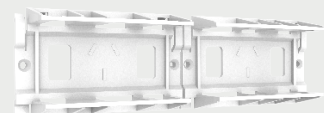

Wire Grid Series

Cable Baskets - Standard Bracket

Wire Grid series mounting brackets screw to the underside of the workstation and allow the basket to 'snap' into the bracket. These baskets can also be cut to a custom length on site.

WWL2.20 shown

WWL1.10 shown

WWLT1.10 shown

WGC45D**

WGCB**

Product Details

Single Tier 50mm

WG10650**	1 x Single tier 50mm wide tray 2 x Mounting Brackets - 650mm
WG10950**	1 x Single tier 50mm wide tray 2 x Mounting Brackets - 950mm
WG11250**	1 x Single tier 50mm wide tray 2 x Mounting Brackets - 1250mm
WG11550**	1 x Single tier 50mm wide tray 2 x Mounting Brackets - 1550mm
WG11750**	1 x Single tier 50mm wide tray 2 x Mounting Brackets - 1750mm

Dual Tier 50mm

WG20650**	2 x Single tier 50mm wide trays 2 x Mounting Brackets - 650mm
WG20950**	2 x Single tier 50mm wide trays 2 x Mounting Brackets - 950mm
WG21250**	2 x Single tier 50mm wide trays 2 x Mounting Brackets - 1250mm
WG21550**	2 x Single tier 50mm wide trays 2 x Mounting Brackets - 1550mm
WG21750**	2 x Single tier 50mm wide trays 2 x Mounting Brackets - 1750mm

Single Tier 100mm

WGE10650**	1 x Single tier 100mm wide tray 2 x Mounting Brackets - 650mm
WGE10950**	1 x Single tier 100mm wide tray 2 x Mounting Brackets - 950mm
WGE11250**	1 x Single tier 100mm wide tray 2 x Mounting Brackets - 1250mm
WGE11550**	1 x Single tier 100mm wide tray 2 x Mounting Brackets - 1550mm
WGE11750**	1 x Single tier 100mm wide tray 2 x Mounting Brackets - 1750mm