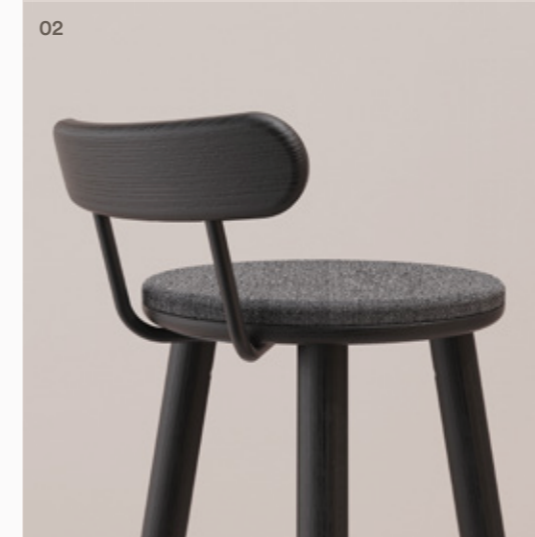

Okidoki Too

.A
A

Furniture for the Curious

Okidoki Too Stool

For business.
For pleasure.

Okidoki Too stools could be brightening the office one day, then bringing their casual cool to your home the next. Designed to complement the Okidoki table range, and available in three heights; its cheeky personality is on display in any environment.

01 Plywood Seat
12mm moulded plywood
Exposed plywood edge
Finish to match legs, clear lacquer

02 Okidoki Timber Seat and Legs Options
Ash - Standard / Walnut* /
Seasonal solid colour with
timber grain

03 Glide Options
Felt Glide - Standard
Plastic Glide - Optional
Surfaces Plastic Glide tips
replaceable

* Walnut available on application

Okidoki Too Stool

For business. For pleasure.

Okidoki Too stools could be brightening the office one day, then bringing their casual cool to your home the next. Designed to complement the Okidoki table range, and available in three heights; its cheeky personality is on display in any environment.