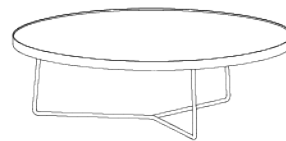

# Fika Table

**AWM**

**AWM  
AMARO**

[awm.net.au](http://awm.net.au)

**Features:**

Discover the epitome of versatility and style for your office fit-out project with our coffee table. Boasting three distinct round tops and an elegant black powder-coated bent steel rod frame, this table seamlessly marries form and function. Elevate your workspace effortlessly with this chic and adaptable coffee table, embodying sophistication in design.

**Dimensions:**

**Small**

**OH** 500mm  
**OW** Ø430mm

**Medium**

**OH** 390mm  
**OW** Ø650mm

**Large**

**OH** 280mm  
**OW** Ø900mm