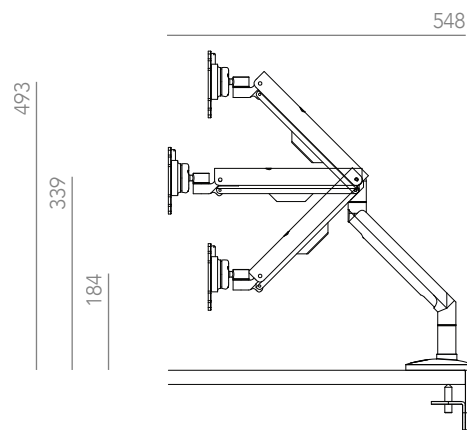

MA Monitor Arm.

Specifications

The AWM MA Monitor Arm features smooth articulation allowing for the easy adjustment of monitor position.

Features

- 75 and 100mm VESA plate compatible
- 360° on-the-fly portrait to landscape adjustment
- Quick-release VESA plate mount and ball joint connection for ease of install and user adjustability
- Integrated cable management
- Available as standard in black or white
- Laptop tray attachment available

Reach (mm)

Forward Adjustment: 548
Vertical Adjustment: 309

2 - 8kg Weight Capacity

Lead Time: Stocked Item

5 Year Warranty