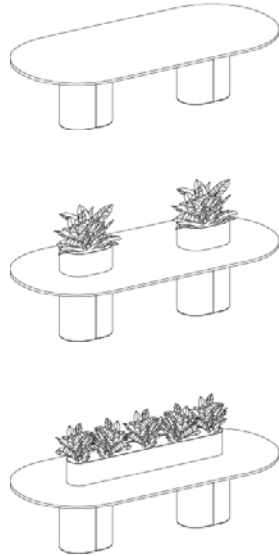

#### Long Planter

**OH** 250mm  
**OW** 1600-2600mm  
**OD** 250-450mm

**Large** Ø800mm x 2

**OH** 725mm  
**OW** 3800-4200mm  
**OD** 1900-2100mm

**Round Planter** (as above)

#### Long Planter

**OH** 250mm  
**OW** 2800-3200mm  
**OD** 250-450mm

**Pill-shape Drum (575mmW x 400mmD)**

**Single**

**OH** 725mm  
**OW** 1600-2400mm  
**OD** 1300-1200mm

**\*Pill-shape Planter**

**OH** 250mm  
**OW** 425-575mm  
**OD** 250-400mm

**Dual**

**OH** 725mm  
**OW** 1600-2400mm  
**OD** 1300-1200mm

**\*Pill-shape Planter x 2**

**Long Planter**

**OH** 250mm  
**OW** 1850-2000mm  
**OD** 250-400mm

**Triple**

**OH** 725mm  
**OW** 1600-2400mm  
**OD** 1300-1200mm