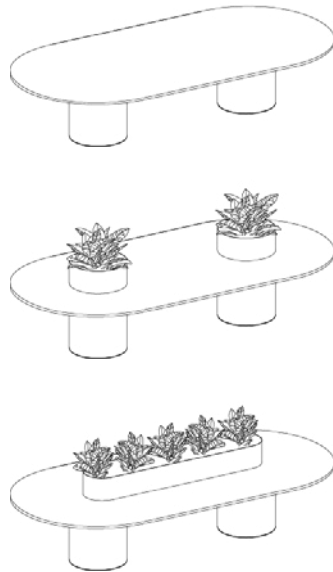

#### Round Planter

**OH** 250mm  
**DIA** Ø600-800mm

### Dual Round Drum

**Small** Ø450mm x 2

**OH** 725mm  
**OW** 1800-2400mm  
**OD** 1200mm

**Round Planter** (as above)

#### Long Planter

**OH** 250mm  
**OW** 800-1900mm  
**OD** 250-450mm

**Medium** Ø600mm x 2

**OH** 725mm  
**OW** 2600-3600mm  
**OD** 1300-1800mm

**Round Planter** (as above)