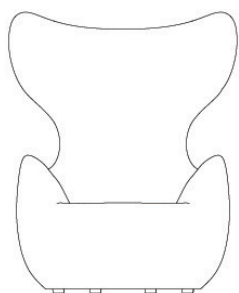

## Armchair

**AWM**

**AWM  
AMARO**

**Features:**

The Madeira is an armchair of style. With a unique outline and comfortable upholstery, the curvature of the armchair is designed with comfort in mind. Available in a rotating and non-rotating option.

**Base Option:** Glides or Rotating Base

**Lead Time:** 4 - 6 weeks

**Origin:** Australia

**Warranty:** 5 Years

**Popular House Fabrics:**

				
<b>Amy</b> Nickle	<b>Amy</b> Barley	<b>Coco</b> Charcoal	<b>Coco</b> Lychee	<b>Finesse</b> Coconut
				
<b>Finesse</b> Hedge	<b>London</b> Marsala	<b>London</b> Snow	<b>Watson</b> Pepper	custom

**Dimensions:**

**OH** 1090mm  
**SH** 350mm  
**OW** 885mm

**OH** 1090mm  
**OD** 890mm