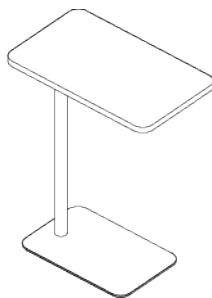

# Laptop Side Table

**AWM**

**AWM  
AMAROO**

**Features:**

Elevate your workspace with our Laptop Side Table - a harmonious blend of sleek minimalism and intelligent design. Tailored for areas where there isn't sufficient table space. Plus, enjoy the freedom to completely personalise the tabletop to your liking, with a variety of available finishes. Redefine your work routine, fostering impromptu meetings, social interactions, and dedicated moments of concentration.

- Option:** Custom table top
- Lead Time:** 4 - 6 weeks
- Origin:** Australia
- Warranty:** 10 Years

**Dimensions:**

**Small**

- OH** 625mm
- OW** 400mm
- OD** 260mm

**Large**

- OH** 625mm
- OW** 500mm
- OD** 300mm

**Wedge**

- OH** 625mm
- OW** 450mm
- OD** 330mm

**Top Finishes:**

**Base Finishes:**