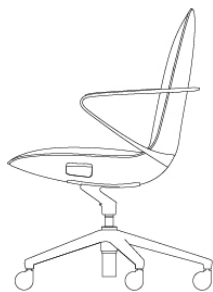

Jetson

Meeting Chair

AWM

**AWM
AMAROO**

awm.net.au

Features:

The neat and compact Jetson Meeting Chair features height adjustment and tilt levers that are cleverly built into the seat shell, removing the look of cumbersome levers. The curve of the arms and body shape work in synergy with each other to create a smooth stylish look.

Weight Capacity: 110 KGs

Lead Time: In Stock

Warranty: 5 Years

Dimensions:

SW 530mm
SH 445 - 505mm
OW 550mm

OH 935 - 995mm
SD 530mm

House Genuine Leathers:

Frame Finish: