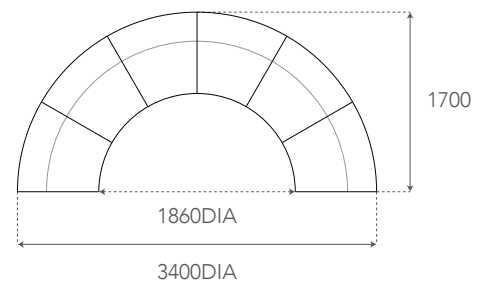

London
Snow

Watson
Pepper

custom

Dimensions:

Aura Light and Stool Modular Side View

Aura Light 1 Seater

Aura Light 2 Seater

Aura Light 3 Seater

Aura Light Stool

Aura Light Concave 90°

Aura Light Convex 90°

Aura Light Concave 30°

Aura Light Convex 30°

2x Aura Light Concave 90° Segments

4x Aura Light Convex 90° Segments

12x Aura Light Concave 30° Segments