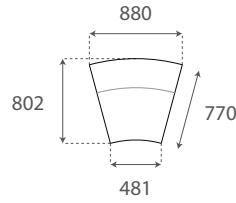

London
Snow

Watson
Pepper

custom

Dimensions:

Aura Light and Stool Modular Side View

Aura Light 1 Seater

Aura Light 2 Seater

Aura Light 3 Seater

Aura Light Stool

Aura Light Concave 90°

Aura Light Convex 90°

Aura Light Concave 30°

Aura Light Convex 30°

2x Aura Light Concave 90° Segments

4x Aura Light Convex 90° Segments

12x Aura Light Concave 30° Segments