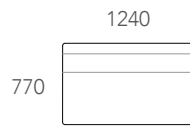

London
Snow

Watson
Pepper

custom

Dimensions:

Aura Light and Stool Modular Side View

Aura Light 1 Seater

Aura Light 2 Seater

Aura Light 3 Seater