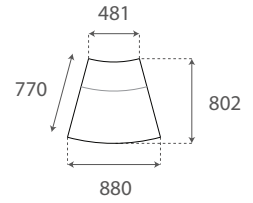

London
Snow

Watson
Pepper

custom

Dimensions:

Aura Light and Stool Modular Side View

Aura Light 1 Seater

Aura Light 2 Seater

Aura Light 3 Seater

Aura Light Stool

Aura Light Concave 90°

Aura Light Convex 90°

Aura Light Concave 30°

Aura Light Convex 30°

2x Aura Light Concave 90° Segments

4x Aura Light Convex 90° Segments

12x Aura Light Concave 30° Segments