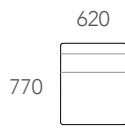

London
Snow

Watson
Pepper

custom

Dimensions:

Aura Light and Stool Modular Side View

Aura Light 1 Seater

Aura Light 2 Seater

Aura Light 3 Seater

Aura Light Stool

Aura Light Concave 90°

Aura Light Convex 90°

Aura Light Concave 30°

Aura Light Convex 30°

2x Aura Light Concave 90° Segments

4x Aura Light Convex 90° Segments

12x Aura Light Concave 30° Segments