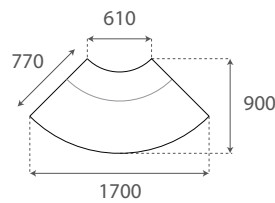

Aura Light Convex 90°