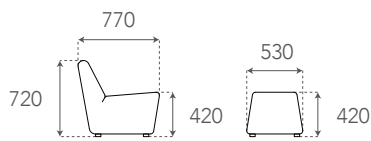

London
Snow

Watson
Pepper

custom

Dimensions:

Aura Light and Stool Modular Side View

Aura Light 1 Seater

Aura Light 2 Seater

Aura Light 3 Seater

Aura Light Stool

Aura Light Concave 90°

Aura Light Convex 90°

Aura Light Concave 30°

Aura Light Convex 30°

2x Aura Light Concave 90° Segments

4x Aura Light Convex 90° Segments

12x Aura Light Concave 30° Segments