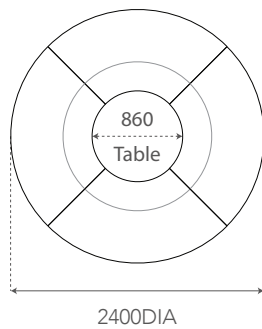

London
Snow

Watson
Pepper

custom

Dimensions:

Aura Light and Stool Modular Side View

Aura Light 1 Seater

Aura Light 2 Seater

Aura Light 3 Seater

Aura Light Stool

Aura Light Concave 90°

Aura Light Convex 90°

Aura Light Concave 30°

Aura Light Convex 30°

2x Aura Light Concave 90° Segments

4x Aura Light Convex 90° Segments

12x Aura Light Concave 30° Segments