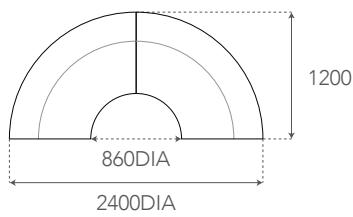

London
Snow

Watson
Pepper

custom

Dimensions:

Aura Light and Stool Modular Side View

Aura Light 1 Seater

Aura Light 2 Seater

Aura Light 3 Seater

Aura Light Stool

Aura Light Concave 90°

Aura Light Convex 90°

Aura Light Concave 30°

Aura Light Convex 30°

2x Aura Light Concave 90° Segments

4x Aura Light Convex 90° Segments

12x Aura Light Concave 30° Segments