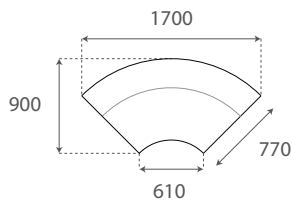

London
Snow

Watson
Pepper

custom

Dimensions:

Aura Light and Stool Modular Side View

Aura Light 1 Seater

Aura Light 2 Seater

Aura Light 3 Seater

Aura Light Stool

Aura Light Concave 90°

Aura Light Convex 90°

Aura Light Concave 30°

Aura Light Convex 30°

2x Aura Light Concave 90° Segments

4x Aura Light Convex 90° Segments

12x Aura Light Concave 30° Segments