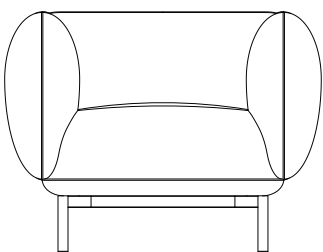

Dimensions:

Armchair

OH 700mm

SH 420mm

OW 950mm

3 Seater

OH 700mm

SH 420mm

OW 1950mm

Side View

OH 700mm

OD 850mm