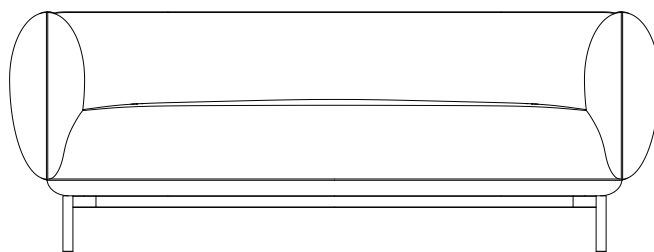

Dimensions:

Armchair

OH 700mm

SH 420mm

OW 950mm

3 Seater

OH 700mm

SH 420mm

OW 1950mm

Side View

OH 700mm

OD 850mm