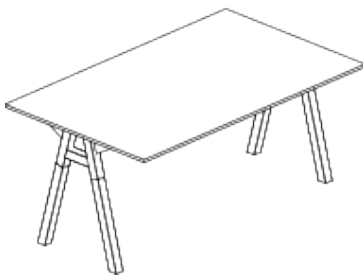

Alpha Table

AWM

**AWM
AMARO**

Features:

Alpha Tables bring creativity and design to any breakout space with its juxtaposition of the soft character of wood and industrial steel. Made from standard powder coated steel top frame or up to your colour choice matching with white ash timber inserts to bring out the timeless design and durability to serve at any working context.

OH 725mm
OD 1500-2100mm
OL 4000mm

Alpha Bench Table

OH 1050mm
OD 850-1450mm
OL 2400mm

OH 1050mm
OD 850-1450mm
OL 4000mm

OH 1050mm
OD 850-1450mm
OL 2400mm

OH 1050mm
OD 850-1450mm
OL 4000mm