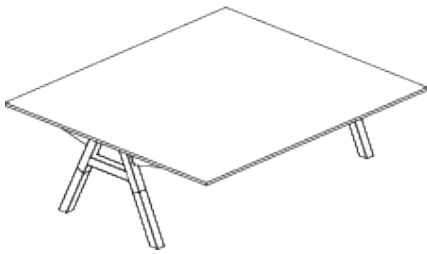

Alpha Table

AWM

**AWM
AMARO**

Features:

Alpha Tables bring creativity and design to any breakout space with its juxtaposition of the soft character of wood and industrial steel. Made from standard powder coated steel top frame or up to your colour choice matching with white ash timber inserts to bring out the timeless design and durability to serve at any working context.

- Option:** Choice of top length
Indesk power box available
- Lead Time:** 4 - 6 weeks
- Origin:** Australia
- Warranty:** 10 Years

Top Finishes:

Base Finishes:

Dimensions:

Small Alpha

OH 725mm
OD 760-1350mm
OL 2400mm

OH 725mm
OD 760-1350mm
OL 4000mm

OH 725mm
OD 760-1350mm
OL 2400mm

OH 725mm
OD 760-1350mm
OL 4000mm

Large Alpha

OH 725mm
OD 1500-2100mm
OL 2400mm

OH 725mm
OD 1500-2100mm
OL 4000mm

OH 725mm
OD 1500-2100mm
OL 2400mm

OH 725mm
OD 1500-2100mm
OL 4000mm

Alpha Bench Table

OH 1050mm
OD 850-1450mm
OL 2400mm

OH 1050mm
OD 850-1450mm
OL 4000mm

OH 1050mm
OD 850-1450mm
OL 2400mm

OH 1050mm
OD 850-1450mm
OL 4000mm