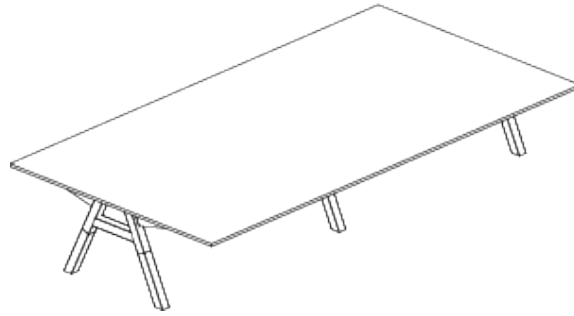

Alpha Table

AWM

**AWM
AMARO**

Features:

Alpha Tables bring creativity and design to any breakout space with its juxtaposition of the soft character of wood and industrial steel. Made from standard powder coated steel top frame or up to your colour choice matching with white ash timber inserts to bring out the timeless design and durability to serve at any working context.

- Option:** Choice of top length
Indesk power box available
- Lead Time:** 4 - 6 weeks
- Origin:** Australia
- Warranty:** 10 Years

Top Finishes:

Base Finishes:

Dimensions:

Small Alpha

OH 725mm
OD 760-1350mm
OL 2400mm

OH 725mm
OD 760-1350mm
OL 4000mm

OH 725mm
OD 760-1350mm
OL 2400mm

OH 725mm
OD 760-1350mm
OL 4000mm

Large Alpha

OH 725mm
OD 1500-2100mm
OL 2400mm

OH 725mm
OD 1500-2100mm
OL 4000mm

OH 725mm
OD 1500-2100mm
OL 2400mm

OH 725mm
OD 1500-2100mm
OL 4000mm

Alpha Bench Table

OH 1050mm
OD 850-1450mm
OL 2400mm

OH 1050mm
OD 850-1450mm
OL 4000mm

OH 1050mm
OD 850-1450mm
OL 2400mm

OH 1050mm
OD 850-1450mm
OL 4000mm