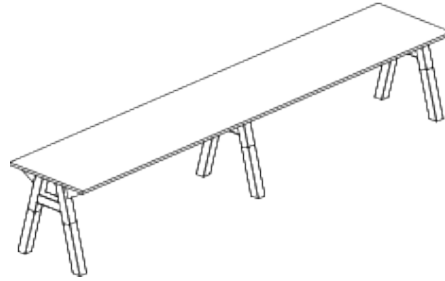

Alpha Table

AWM

**AWM
AMARO**

Features:

Alpha Tables bring creativity and design to any breakout space with its juxtaposition of the soft character of wood and industrial steel. Made from standard powder coated steel top frame or up to your colour choice matching with white ash timber inserts to bring out the timeless design and durability to serve at any working context.

- Option:** Choice of top length
Indesk power box available
- Lead Time:** 4 - 6 weeks
- Origin:** Australia
- Warranty:** 10 Years

Top Finishes:

Base Finishes:

Dimensions:

Small Alpha

OH 725mm
OD 760-1350mm
OL 2400mm

OH 725mm
OD 760-1350mm
OL 4000mm

OH 725mm
OD 760-1350mm
OL 2400mm

OH 725mm
OD 760-1350mm
OL 4000mm

Large Alpha

OH 725mm
OD 1500-2100mm
OL 2400mm

OH 725mm
OD 1500-2100mm
OL 4000mm

OH 725mm
OD 1500-2100mm
OL 2400mm

OH 725mm
OD 1500-2100mm
OL 4000mm

Alpha Bench Table

OH 1050mm
OD 850-1450mm
OL 2400mm

OH 1050mm
OD 850-1450mm
OL 4000mm

OH 1050mm
OD 850-1450mm
OL 2400mm

OH 1050mm
OD 850-1450mm
OL 4000mm