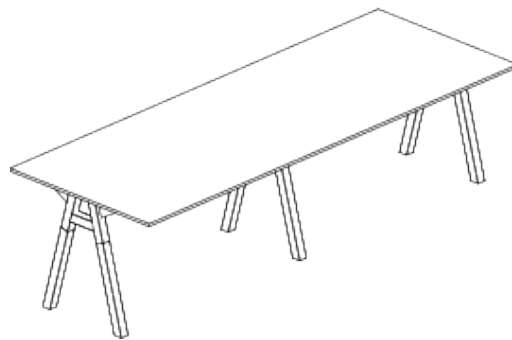

Alpha Table

AWM

**AWM
AMARO**

Features:

Alpha Tables bring creativity and design to any breakout space with its juxtaposition of the soft character of wood and industrial steel. Made from standard powder coated steel top frame or up to your colour choice matching with white ash timber inserts to bring out the timeless design and durability to serve at any working context.

OH 725mm
OD 1500-2100mm
OL 4000mm

Alpha Bench Table

OH 1050mm
OD 850-1450mm
OL 2400mm

OH 1050mm
OD 850-1450mm
OL 4000mm

OH 1050mm
OD 850-1450mm
OL 2400mm

OH 1050mm
OD 850-1450mm
OL 4000mm