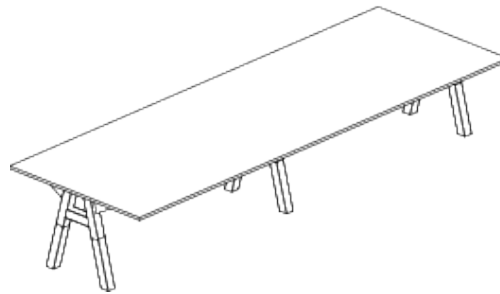

OH 725mm
OD 760-1350mm
OL 4000mm