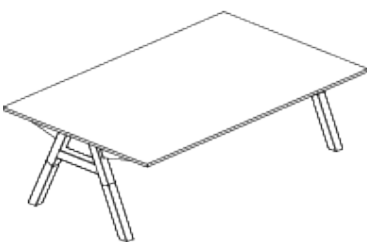

Alpha Table

AWM

**AWM
AMARO**

Features:

Alpha Tables bring creativity and design to any breakout space with its juxtaposition of the soft character of wood and industrial steel. Made from standard powder coated steel top frame or up to your colour choice matching with white ash timber inserts to bring out the timeless design and durability to serve at any working context.

- Option:** Choice of top length
Indesk power box available
- Lead Time:** 4 - 6 weeks
- Origin:** Australia
- Warranty:** 10 Years

Top Finishes:

Base Finishes:

Dimensions:

Small Alpha

OH 725mm
OD 760-1350mm
OL 2400mm

OH 725mm
OD 760-1350mm
OL 4000mm

OH 725mm
OD 760-1350mm
OL 2400mm

OH 725mm
OD 760-1350mm
OL 4000mm

Large Alpha

OH 725mm
OD 1500-2100mm
OL 2400mm

OH 725mm
OD 1500-2100mm
OL 4000mm

OH 725mm
OD 1500-2100mm
OL 2400mm

OH 725mm
OD 1500-2100mm
OL 4000mm

Alpha Bench Table

OH 1050mm
OD 850-1450mm
OL 2400mm

OH 1050mm
OD 850-1450mm
OL 4000mm

OH 1050mm
OD 850-1450mm
OL 2400mm

OH 1050mm
OD 850-1450mm
OL 4000mm