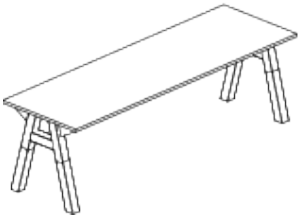

Alpha Table

AWM

**AWM
AMARO**

Features:

Alpha Tables bring creativity and design to any breakout space with its juxtaposition of the soft character of wood and industrial steel. Made from standard powder coated steel top frame or up to your colour choice matching with white ash timber inserts to bring out the timeless design and durability to serve at any working context.

- Option:** Choice of top length
Indesk power box available
- Lead Time:** 4 - 6 weeks
- Origin:** Australia
- Warranty:** 10 Years

Top Finishes:

Base Finishes:

Dimensions:

Small Alpha

OH 725mm
OD 760-1350mm
OL 2400mm

OH 725mm
OD 760-1350mm
OL 4000mm

OH 725mm
OD 760-1350mm
OL 2400mm

OH 725mm
OD 760-1350mm
OL 4000mm

Large Alpha

OH 725mm
OD 1500-2100mm
OL 2400mm

OH 725mm
OD 1500-2100mm
OL 4000mm

OH 725mm
OD 1500-2100mm
OL 2400mm

OH 725mm
OD 1500-2100mm
OL 4000mm

Alpha Bench Table

OH 1050mm
OD 850-1450mm
OL 2400mm

OH 1050mm
OD 850-1450mm
OL 4000mm

OH 1050mm
OD 850-1450mm
OL 2400mm

OH 1050mm
OD 850-1450mm
OL 4000mm