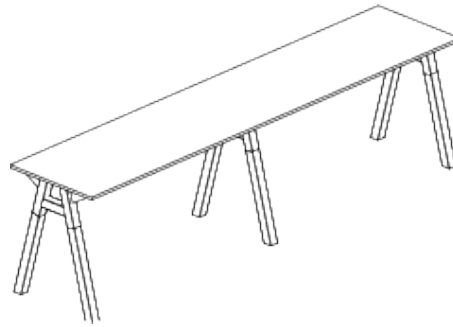

Alpha Table

AWM

**AWM
AMARO**

Features:

Alpha Tables bring creativity and design to any breakout space with its juxtaposition of the soft character of wood and industrial steel. Made from standard powder coated steel top frame or up to your colour choice matching with white ash timber inserts to bring out the timeless design and durability to serve at any working context.

- Option:** Choice of top length
Indesk power box available
- Lead Time:** 4 - 6 weeks
- Origin:** Australia
- Warranty:** 10 Years

Top Finishes:

Base Finishes:

Dimensions:

Small Alpha

OH 725mm
OD 760-1350mm
OL 2400mm

OH 725mm
OD 760-1350mm
OL 4000mm

OH 725mm
OD 760-1350mm
OL 2400mm

OH 725mm
OD 760-1350mm
OL 4000mm

Large Alpha

OH 725mm
OD 1500-2100mm
OL 2400mm

OH 725mm
OD 1500-2100mm
OL 4000mm

OH 725mm
OD 1500-2100mm
OL 2400mm

OH 725mm
OD 1500-2100mm
OL 4000mm

Alpha Bench Table

OH 1050mm
OD 850-1450mm
OL 2400mm

OH 1050mm
OD 850-1450mm
OL 4000mm

OH 1050mm
OD 850-1450mm
OL 2400mm

OH 1050mm
OD 850-1450mm
OL 4000mm