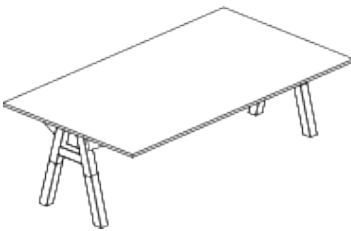

Alpha Table

AWM

**AWM
AMARO**

Features:

Alpha Tables bring creativity and design to any breakout space with its juxtaposition of the soft character of wood and industrial steel. Made from standard powder coated steel top frame or up to your colour choice matching with white ash timber inserts to bring out the timeless design and durability to serve at any working context.

- Option:** Choice of top length
Indesk power box available
- Lead Time:** 4 - 6 weeks
- Origin:** Australia
- Warranty:** 10 Years

Top Finishes:

Base Finishes:

Dimensions:

Small Alpha

OH 725mm
OD 760-1350mm
OL 2400mm

OH 725mm
OD 760-1350mm
OL 4000mm

OH 725mm
OD 760-1350mm
OL 2400mm

OH 725mm
OD 760-1350mm
OL 4000mm

Large Alpha

OH 725mm
OD 1500-2100mm
OL 2400mm

OH 725mm
OD 1500-2100mm
OL 4000mm

OH 725mm
OD 1500-2100mm
OL 2400mm

OH 725mm
OD 1500-2100mm
OL 4000mm

Alpha Bench Table

OH 1050mm
OD 850-1450mm
OL 2400mm

OH 1050mm
OD 850-1450mm
OL 4000mm

OH 1050mm
OD 850-1450mm
OL 2400mm

OH 1050mm
OD 850-1450mm
OL 4000mm