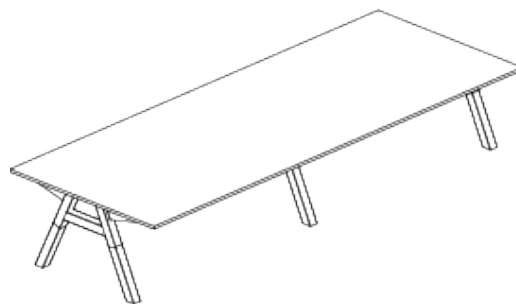

Alpha Table

AWM

**AWM
AMARO**

Features:

Alpha Tables bring creativity and design to any breakout space with its juxtaposition of the soft character of wood and industrial steel. Made from standard powder coated steel top frame or up to your colour choice matching with white ash timber inserts to bring out the timeless design and durability to serve at any working context.

- Option:** Choice of top length
Indesk power box available
- Lead Time:** 4 - 6 weeks
- Origin:** Australia
- Warranty:** 10 Years

Top Finishes:

Base Finishes:

Dimensions:

Small Alpha

OH 725mm
OD 760-1350mm
OL 2400mm

OH 725mm
OD 760-1350mm
OL 4000mm

OH 725mm
OD 760-1350mm
OL 2400mm

OH 725mm
OD 760-1350mm
OL 4000mm

Large Alpha

OH 725mm
OD 1500-2100mm
OL 2400mm

OH 725mm
OD 1500-2100mm
OL 4000mm

OH 725mm
OD 1500-2100mm
OL 2400mm

OH 725mm
OD 1500-2100mm
OL 4000mm

Alpha Bench Table

OH 1050mm
OD 850-1450mm
OL 2400mm

OH 1050mm
OD 850-1450mm
OL 4000mm

OH 1050mm
OD 850-1450mm
OL 2400mm

OH 1050mm
OD 850-1450mm
OL 4000mm