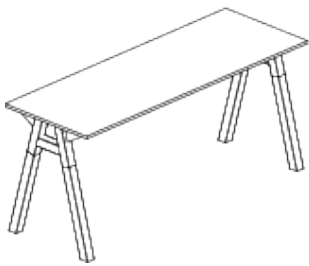

Alpha Table

AWM

**AWM
AMARO**

Features:

Alpha Tables bring creativity and design to any breakout space with its juxtaposition of the soft character of wood and industrial steel. Made from standard powder coated steel top frame or up to your colour choice matching with white ash timber inserts to bring out the timeless design and durability to serve at any working context.

- Option:** Choice of top length
Indesk power box available
- Lead Time:** 4 - 6 weeks
- Origin:** Australia
- Warranty:** 10 Years

Top Finishes:

Base Finishes:

Dimensions:

Small Alpha

OH 725mm
OD 760-1350mm
OL 2400mm

OH 725mm
OD 760-1350mm
OL 4000mm

OH 725mm
OD 760-1350mm
OL 2400mm

OH 725mm
OD 760-1350mm
OL 4000mm

Large Alpha

OH 725mm
OD 1500-2100mm
OL 2400mm

OH 725mm
OD 1500-2100mm
OL 4000mm

OH 725mm
OD 1500-2100mm
OL 2400mm

OH 725mm
OD 1500-2100mm
OL 4000mm

Alpha Bench Table

OH 1050mm
OD 850-1450mm
OL 2400mm

OH 1050mm
OD 850-1450mm
OL 4000mm

OH 1050mm
OD 850-1450mm
OL 2400mm

OH 1050mm
OD 850-1450mm
OL 4000mm