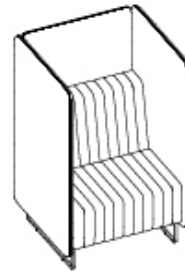

## High Booth

**AWM**

**AWM  
AMAROO**

[awm.net.au](http://awm.net.au)

**Features:**

The Sofia Booth is your sanctuary of privacy, offering both elegance and comfort in one exquisite design. Its high back and enveloping sides create an intimate space, balanced by the sleek metal legs that give it a light and airy feel. To enhance your space, the Sofia High Booth can be linked together, creating a unique seating arrangement that's as individual as you are.

**Options:** Quilted Backrest & Seat  
Two Tone Colour Fabric  
Indesk/Above Power (Sofia Meeting Booth only\*)

**Lead Time:** 4 - 6 weeks

**Warranty:** 5 Years

**Popular House Fabrics:**

**Dimensions:**

**Smooth**

**Quilted**

**Armchair**

**OH** 1240mm  
**OW** 800mm  
**OD** 800mm  
**SH** 420mm

**OH** 1240mm  
**OW** 800mm  
**OD** 800mm  
**SH** 420mm

**2 Seater**

**OH** 1240mm  
**OW** 1320mm  
**OD** 800mm  
**SH** 420mm