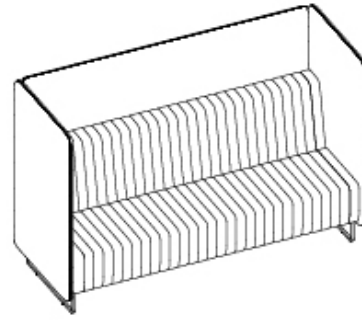

## High Booth

**AWM**

**AWM  
AMAROO**

[awm.net.au](http://awm.net.au)

**Features:**

The Sofia Booth is your sanctuary of privacy, offering both elegance and comfort in one exquisite design. Its high back and enveloping sides create an intimate space, balanced by the sleek metal legs that give it a light and airy feel. To enhance your space, the Sofia High Booth can be linked together, creating a unique seating arrangement that's as individual as you are.

**Quilted**

**Armchair**

**OH** 1240mm  
**OW** 800mm  
**OD** 800mm  
**SH** 420mm

**OH** 1240mm  
**OW** 800mm  
**OD** 800mm  
**SH** 420mm

**2 Seater**

**OH** 1240mm  
**OW** 1320mm  
**OD** 800mm  
**SH** 420mm

**OH** 1240mm  
**OW** 1320mm  
**OD** 800mm  
**SH** 420mm

**Wide 2 Seater**

**OH** 1240mm  
**OW** 1620mm  
**OD** 800mm  
**SH** 420mm

**OH** 1240mm  
**OW** 1620mm  
**OD** 800mm  
**SH** 420mm

**Smooth**

**Quilted**

**3 Seater**

**OH** 1240mm  
**OW** 1920mm  
**OD** 800mm  
**SH** 420mm

**OH** 1240mm  
**OW** 1920mm  
**OD** 800mm  
**SH** 420mm

**Sofia Meeting Booth & Disc Base Table**

**Smooth**

**Quilted**