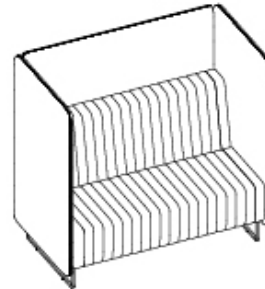

## High Booth

**AWM**

**AWM  
AMAROO**

[awm.net.au](http://awm.net.au)

**Features:**

The Sofia Booth is your sanctuary of privacy, offering both elegance and comfort in one exquisite design. Its high back and enveloping sides create an intimate space, balanced by the sleek metal legs that give it a light and airy feel. To enhance your space, the Sofia High Booth can be linked together, creating a unique seating arrangement that's as individual as you are.

**Quilted**

**Armchair**

**OH** 1240mm  
**OW** 800mm  
**OD** 800mm  
**SH** 420mm

**OH** 1240mm  
**OW** 800mm  
**OD** 800mm  
**SH** 420mm

**2 Seater**

**OH** 1240mm  
**OW** 1320mm  
**OD** 800mm  
**SH** 420mm

**OH** 1240mm  
**OW** 1320mm  
**OD** 800mm  
**SH** 420mm

**Wide 2 Seater**

**OH** 1240mm  
**OW** 1620mm  
**OD** 800mm  
**SH** 420mm

**OH** 1240mm  
**OW** 1620mm  
**OD** 800mm  
**SH** 420mm

**Smooth**

**Quilted**

**3 Seater**

**OH** 1240mm  
**OW** 1920mm  
**OD** 800mm  
**SH** 420mm

**OH** 1240mm  
**OW** 1920mm  
**OD** 800mm  
**SH** 420mm

**Sofia Meeting Booth & Disc Base Table**

**Smooth**

**Quilted**