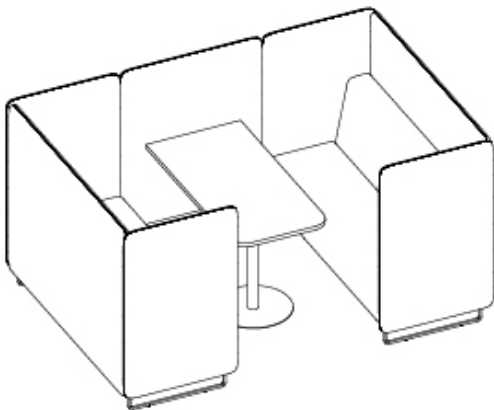

## High Booth

**AWM**

**AWM  
AMAROO**

[awm.net.au](http://awm.net.au)

**Features:**

The Sofia Booth is your sanctuary of privacy, offering both elegance and comfort in one exquisite design. Its high back and enveloping sides create an intimate space, balanced by the sleek metal legs that give it a light and airy feel. To enhance your space, the Sofia High Booth can be linked together, creating a unique seating arrangement that's as individual as you are.

**OH** 1240mm  
**OW** 1320mm  
**OD** 800mm  
**SH** 420mm

**Wide 2 Seater**

**OH** 1240mm  
**OW** 1620mm  
**OD** 800mm  
**SH** 420mm

**OH** 1240mm  
**OW** 1620mm  
**OD** 800mm  
**SH** 420mm

**Smooth**

**Quilted**

**3 Seater**

**OH** 1240mm  
**OW** 1920mm  
**OD** 800mm  
**SH** 420mm

**OH** 1240mm  
**OW** 1920mm  
**OD** 800mm  
**SH** 420mm

**Sofia Meeting Booth & Disc Base Table**

**Smooth**

**Quilted**

**OH** 1240mm  
**OW** 2500mm  
**OD** 1620mm  
**SH** 420mm  
**Linking Panel Width** 900mm  
**Table Height** 725mm

**OH** 1240mm  
**OW** 2500mm  
**OD** 1620mm  
**SH** 420mm  
**Linking Panel Width** 900mm  
**Table Height** 725mm