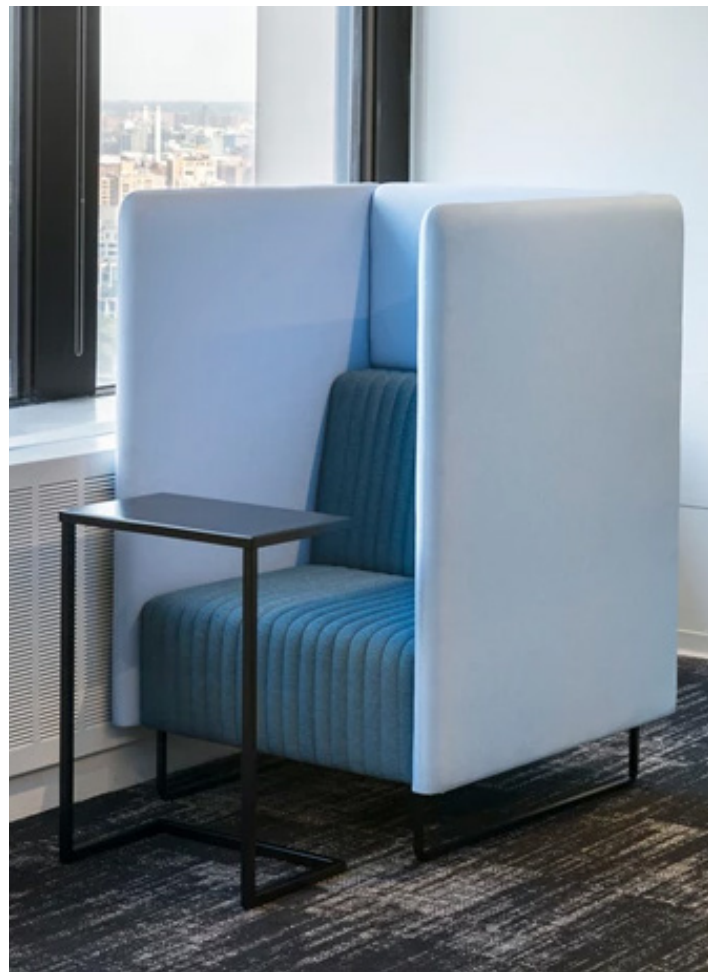

## High Booth

**AWM**

**AWM  
AMAROO**

[awm.net.au](http://awm.net.au)

**Features:**

The Sofia Booth is your sanctuary of privacy, offering both elegance and comfort in one exquisite design. Its high back and enveloping sides create an intimate space, balanced by the sleek metal legs that give it a light and airy feel. To enhance your space, the Sofia High Booth can be linked together, creating a unique seating arrangement that's as individual as you are.

**Options:** Quilted Backrest & Seat  
Two Tone Colour Fabric  
Indesk/Above Power (Sofia Meeting Booth only\*)

**Lead Time:** 4 - 6 weeks

**Warranty:** 5 Years

**Popular House Fabrics:**

**Dimensions:**

**Smooth**

**Quilted**

**3 Seater**

**OH** 1240mm  
**OW** 1920mm  
**OD** 800mm  
**SH** 420mm

**OH** 1240mm  
**OW** 1920mm  
**OD** 800mm  
**SH** 420mm

**Sofia Meeting Booth & Disc Base Table**

**Smooth**

**Quilted**