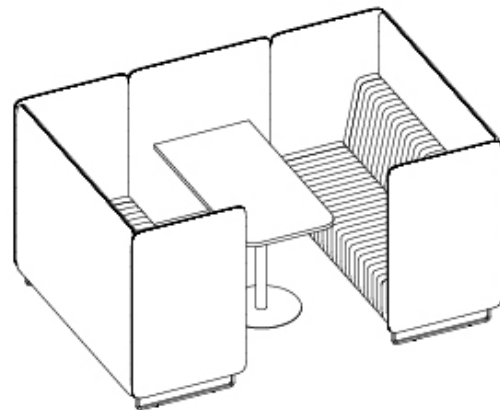

## High Booth

**AWM**

**AWM  
AMAROO**

[awm.net.au](http://awm.net.au)

**Features:**

The Sofia Booth is your sanctuary of privacy, offering both elegance and comfort in one exquisite design. Its high back and enveloping sides create an intimate space, balanced by the sleek metal legs that give it a light and airy feel. To enhance your space, the Sofia High Booth can be linked together, creating a unique seating arrangement that's as individual as you are.

**OH** 1240mm  
**OW** 1320mm  
**OD** 800mm  
**SH** 420mm

**Wide 2 Seater**

**OH** 1240mm  
**OW** 1620mm  
**OD** 800mm  
**SH** 420mm

**OH** 1240mm  
**OW** 1620mm  
**OD** 800mm  
**SH** 420mm

**Smooth**

**Quilted**

**3 Seater**

**OH** 1240mm  
**OW** 1920mm  
**OD** 800mm  
**SH** 420mm

**OH** 1240mm  
**OW** 1920mm  
**OD** 800mm  
**SH** 420mm

**Sofia Meeting Booth & Disc Base Table**

**Smooth**

**Quilted**

**OH** 1240mm  
**OW** 2500mm  
**OD** 1620mm  
**SH** 420mm  
**Linking Panel Width** 900mm  
**Table Height** 725mm

**OH** 1240mm  
**OW** 2500mm  
**OD** 1620mm  
**SH** 420mm  
**Linking Panel Width** 900mm  
**Table Height** 725mm