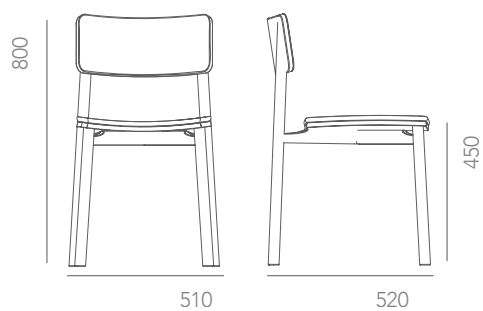

# Randi Chair.

## Specifications

The Randi chair is made with a solid timber wood frame and comes with or without a pad. Easy to stack, the contemporary designed chair is great for a breakout space or lounge area.

---