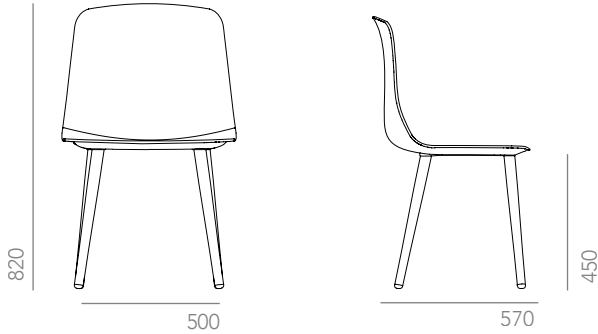

Details

Specifications

Positano Chair

Warranty 10 Years*

Options Swivel base - with or without castors
 Sled and 4 leg timber frame
 With or without armrest
 Polished alloy frame or black powder coat
 Sled frame stools in both counter and bar height