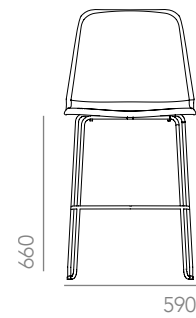

Positano Stool

Warranty 10 Years*

Options
Swivel base - with or without castors
Sled and 4 leg timber frame
With or without armrest
Polished alloy frame or black powder coat
Sled frame stools in both counter and bar height

Finishes

Upholstery

Warwick
Augustus
Wolf

Warwick
Augustus
Armour

Blue
leather

Tan leather

Frame

Black

Milky white

Cool gray

Beige

Soft pink

Duck egg
blue

* The warranty on fabrics and foam is limited to that given by the manufacturer, agent or supplier.