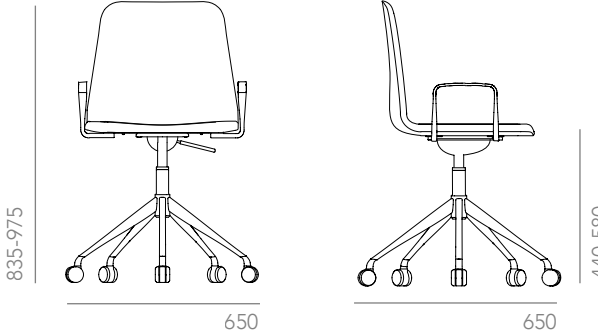

* The warranty on fabrics and foam is limited to that given by the manufacturer, agent or supplier.