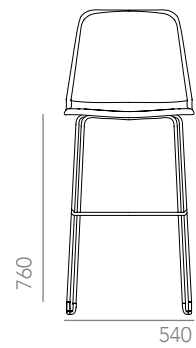

Positano Stool

Warranty 10 Years*

Options
Swivel base - with or without castors
Sled and 4 leg timber frame
With or without armrest
Polished alloy frame or black powder coat
Sled frame stools in both counter and bar height

Finishes

Upholstery

Warwick
Augustus
Wolf

Warwick
Augustus
Armour

Blue
leather

Tan leather

Frame

Black

Milky white

Cool gray

Beige

Soft pink

Duck egg
blue

* The warranty on fabrics and foam is limited to that given by the manufacturer, agent or supplier.