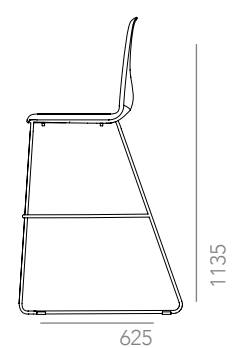

Positano Stool

Warranty 10 Years*

Options
Swivel base - with or without castors
Sled and 4 leg timber frame
With or without armrest
Polished alloy frame or black powder coat
Sled frame stools in both counter and bar height

Finishes

Upholstery

Warwick
Augustus
Wolf

Warwick
Augustus
Armour

Blue
leather

Tan leather

Frame

Black

Milky white

Cool gray

Beige

Soft pink

Duck egg
blue

* The warranty on fabrics and foam is limited to that given by the manufacturer, agent or supplier.