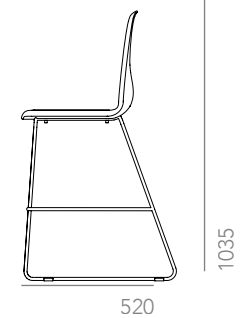

Positano Stool

Warranty 10 Years*

Options
Swivel base - with or without castors
Sled and 4 leg timber frame
With or without armrest
Polished alloy frame or black powder coat
Sled frame stools in both counter and bar height

Finishes

Upholstery

Warwick
Augustus
Wolf

Warwick
Augustus
Armour

Blue
leather

Tan leather

Frame

Black

Milky white

Cool gray

Beige

Soft pink

Duck egg
blue

* The warranty on fabrics and foam is limited to that given by the manufacturer, agent or supplier.