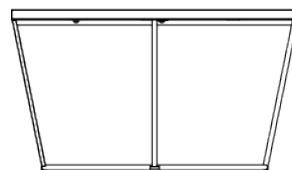

- Option:** Customise frame colour
- Lead Time:** 4 - 6 weeks
- Warranty:** 5 Years

**Popular Top Finishes:**

**Dimensions:**

**Coffee Table**

**OH** 380mm  
**OW** 700mm

**Laptop Table**

**OW** 530mm  
**OW** 400mm