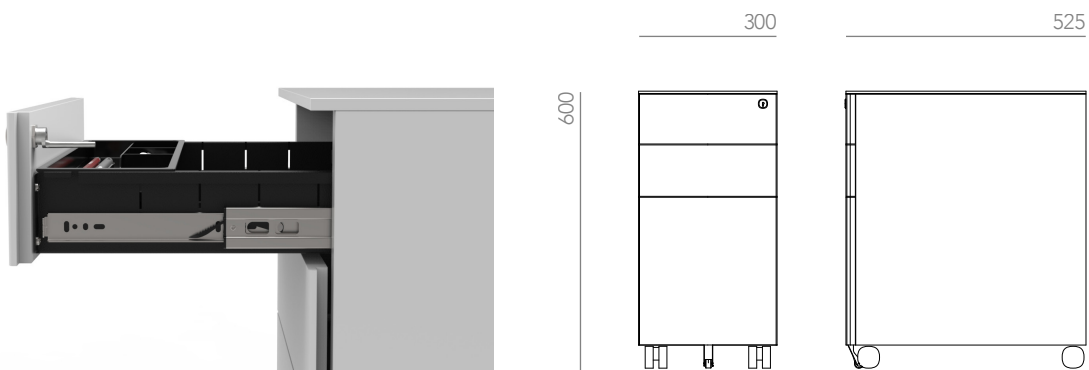

Mobile Pedestal.

Specifications

Features

AWM Mobile Pedestals organise and store personal office documents and stationery. The sleek full-length recessed pull detail to each drawer side allows easy access to your belongings.

- Welded steel construction, powder coated in black or white as standard
- Four heavy duty lockable castors
- Anti-tilt fifth wheel
- Two personal and one A4 filing drawer
- Includes movable pencil tray and drawer dividers
- Matching seat pad available

Dimensions

H 600mm x W 390mm x D 525mm

10 Year Warranty

Slimline Pedestal.

Specifications

Features

AWM Slimline Pedestals offer the perfect personal storage option for smaller offices and workstations, providing the same features as our Standard Pedestal while occupying less space.

Dimensions

H 600mm x W 300mm x D 525mm

10 Year Warranty