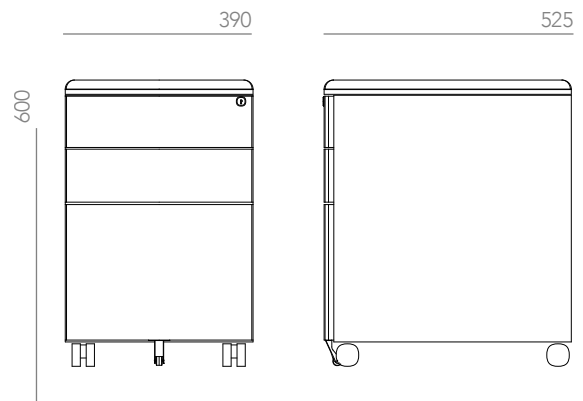

Mobile Pedestal.

Specifications

Features

AWM Mobile Pedestals organise and store personal office documents and stationery. The sleek full-length recessed pull detail to each drawer side allows easy access to your belongings.

- Welded steel construction, powder coated in black or white as standard
- Four heavy duty lockable castors
- Anti-tilt fifth wheel
- Two personal and one A4 filing drawer
- Includes movable pencil tray and drawer dividers
- Matching seat pad available

Dimensions

H 600mm x W 390mm x D 525mm

10 Year Warranty

Slimline Pedestal.

Specifications

Features

AWM Slimline Pedestals offer the perfect personal storage option for smaller offices and workstations, providing the same features as our Standard Pedestal while occupying less space.

Dimensions

H 600mm x W 300mm x D 525mm

10 Year Warranty