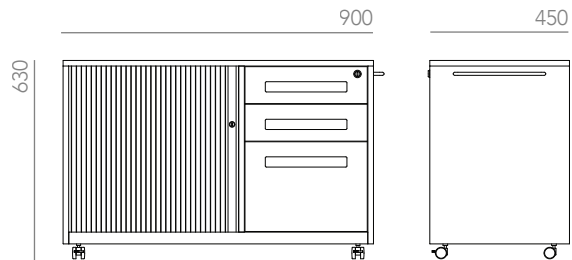

Mobile Caddy.

Specifications

AWM Mobile Caddies organise and store personal office documents and stationery. Our metal Mobile Caddies offer an excellent solution for personal storage demands.

Features

- Welded steel construction, powder coated in black or white as standard
- Heavy duty lockable castors
- Single slotted adjustable shelf
- Available in left & right configurations
- Two personal and one A4 filing drawer
- Includes movable pencil tray and drawer dividers
- Lockable drawers and tambour door
- Meets AS/NZS 4790:2006 Furniture - Storage Units

Dimensions (mm)

H 630 x W 900 x D 450

GECA Certified

Lead Time: Stocked Item

10 Year Warranty