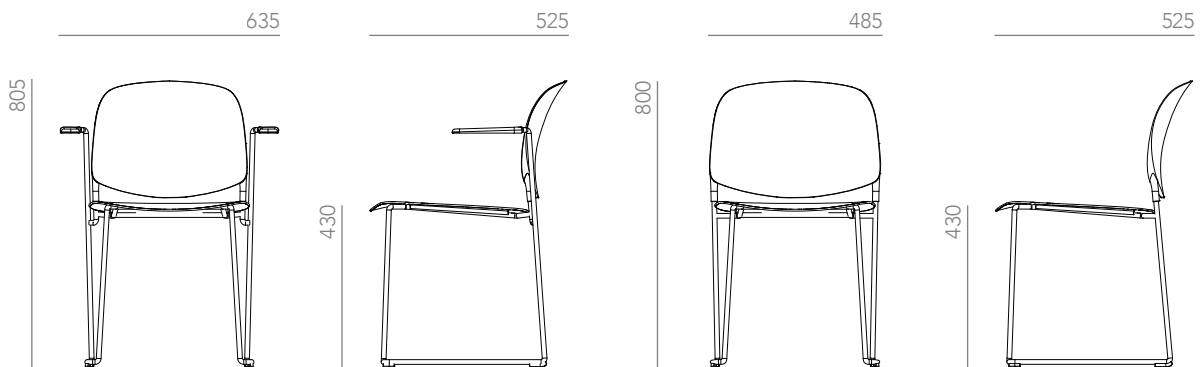

## Specifications

Kenzie is a stackable sled base chair – simple, sturdy and space saving. It is a versatile chair perfect for school classrooms or breakout areas. The protective floor glides prevent any damage to the chair or floor.

### Features

- Polypropylene seat and back in black, white, or grey finish
- Powder coat steel frame in matching colour finish
- Available with or without arms
- Protective floor glides in colour to match frame finish