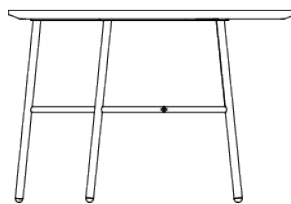

Jade

Coffee Table

AWM

**AWM
AMARO**

Features:

The organic shaped tabletop of Jade Coffee Table is soft yet distinctive, making it a unique feature in any space. Arrange the tables in a cluster or individually to complement your breakout area. Jade Coffee Table is available in three different sizes and designs with standard black or white laminate top, or it's to your choice of woodgrain finish to match with your chosen powdercoat colour for the frame.

Medium

OH 400mm
OW 880mm

OD 580mm

Large

OH 400mm
OW 1300mm

OD 595mm