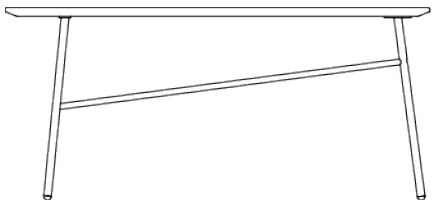

Jade

Coffee Table

AWM

**AWM
AMARO**

Features:

The organic shaped tabletop of Jade Coffee Table is soft yet distinctive, making it a unique feature in any space. Arrange the tables in a cluster or individually to complement your breakout area. Jade Coffee Table is available in three different sizes and designs with standard black or white laminate top, or it's to your choice of woodgrain finish to match with your chosen powdercoat colour for the frame.

Option: Customisable frame colour

Lead Time: 4 - 6 weeks

Warranty: 3 Years

Popular Top Finishes:

Dimensions:

Small

OH 445mm
OW 555mm

OD 540mm

Medium

OH 400mm
OW 880mm

OD 580mm

Large

OH 400mm
OW 1300mm

OD 595mm