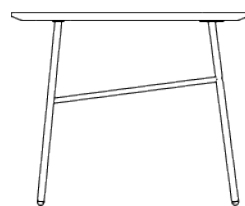

Jade

Coffee Table

AWM

**AWM
AMARO**

Features:

The organic shaped tabletop of Jade Coffee Table is soft yet distinctive, making it a unique feature in any space. Arrange the tables in a cluster or individually to complement your breakout area. Jade Coffee Table is available in three different sizes and designs with standard black or white laminate top, or it's to your choice of woodgrain finish to match with your chosen powdercoat colour for the frame.

Option: Customisable frame colour

Lead Time: 4 - 6 weeks

Warranty: 3 Years

Popular Top Finishes:

Dimensions:

Small

OH 445mm
OW 555mm

OD 540mm

Medium

OH 400mm
OW 880mm

OD 580mm

Large

OH 400mm
OW 1300mm

OD 595mm