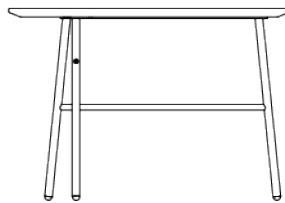

Jade

Coffee Table

AWM

**AWM
AMARO**

Features:

The organic shaped tabletop of Jade Coffee Table is soft yet distinctive, making it a unique feature in any space. Arrange the tables in a cluster or individually to complement your breakout area. Jade Coffee Table is available in three different sizes and designs with standard black or white laminate top, or it's to your choice of woodgrain finish to match with your chosen powdercoat colour for the frame.

Option: Customisable frame colour

Lead Time: 4 - 6 weeks

Warranty: 3 Years

Popular Top Finishes:

Dimensions:

Small

OH 445mm
OW 555mm

OD 540mm

Medium

OH 400mm
OW 880mm

OD 580mm

Large

OH 400mm
OW 1300mm

OD 595mm