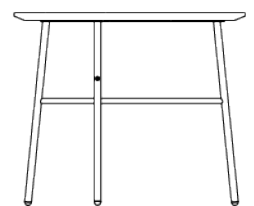

Jade

Coffee Table

AWM

**AWM
AMARO**

Features:

The organic shaped tabletop of Jade Coffee Table is soft yet distinctive, making it a unique feature in any space. Arrange the tables in a cluster or individually to complement your breakout area. Jade Coffee Table is available in three different sizes and designs with standard black or white laminate top, or it's to your choice of woodgrain finish to match with your chosen powdercoat colour for the frame.

Option: Customisable frame colour

Lead Time: 4 - 6 weeks

Warranty: 3 Years

Popular Top Finishes:

Dimensions:

Small

OH 445mm
OW 555mm

OD 540mm

Medium

OH 400mm
OW 880mm

OD 580mm

Large

OH 400mm
OW 1300mm

OD 595mm