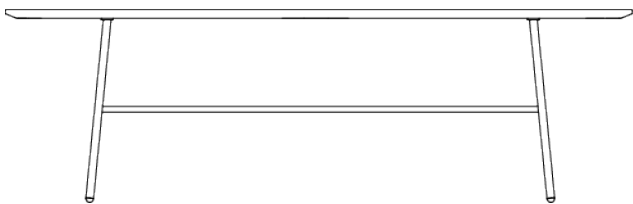

Jade

Coffee Table

AWM

**AWM
AMARO**

Features:

The organic shaped tabletop of Jade Coffee Table is soft yet distinctive, making it a unique feature in any space. Arrange the tables in a cluster or individually to complement your breakout area. Jade Coffee Table is available in three different sizes and designs with standard black or white laminate top, or it's to your choice of woodgrain finish to match with your chosen powdercoat colour for the frame.

Option: Customisable frame colour

Lead Time: 4 - 6 weeks

Warranty: 3 Years

Popular Top Finishes:

Dimensions:

Small

OH 445mm
OW 555mm

OD 540mm

Medium

OH 400mm
OW 880mm

OD 580mm

Large

OH 400mm
OW 1300mm

OD 595mm