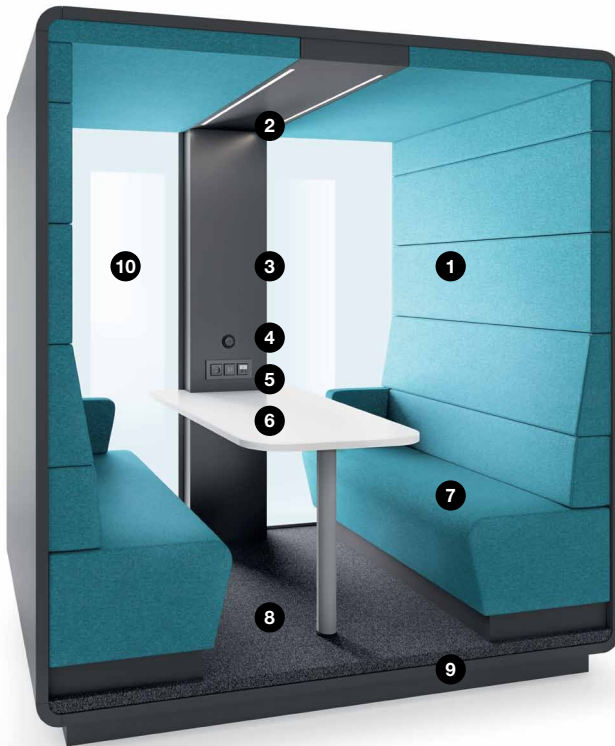

HUSHMEET.OPEN IS A PERFECT PLACE FOR:

Private meetings

Creative work

1-4

w. 2150 mm / 85 in
h. 2300 mm / 91 in
d. 1390 mm / 55 in

- 1 Acoustic lined fabric panels
- 2 Led ceiling light with dimmer
- 3 Option to hang a TV screen on the central panel
- 4 Independent, manual smooth lighting rotary knob
- 5 Power module (power + USB type A, USB type C + RJ45)
- 6 Compact desk
- 7 Two upholstered benches
- 8 Leveling feet
- 9 Removable front panel for pallet jack
- 10 Laminated back acoustic glass panels

WHY IS THE **HUSHMEET.OPEN** A UNIQUE OFFICE SOLUTION?

MOBILITY

You can move the pod without disassembly.

ACOUSTICS

The upholstery and double glazed door with acoustic film effectively absorbs sound.

DIMENSIONS

It occupies space needed for two standard workstations.

COMFORT

Two upholstered benches and the armrest ensure the comfort of use.

PRODUCT IS ALSO AVAILABLE IN THE **S VERSION**

HushMeet.open.S is the answer to the needs of smaller offices. It is designed for meetings in a group of two people.