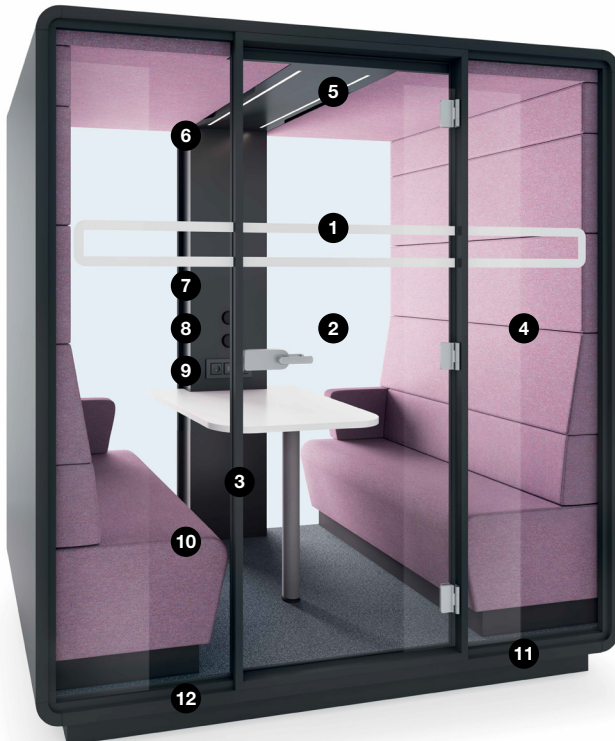

HUSHMEET IS A PERFECT PLACE FOR:

Private meetings

Creative work

Group video
conferences

HR interviews

1-4

W: 2150 mm / 85 in
H: 2300 mm / 91 in
D: 1390 mm / 56 in

Weight: 650 kg / 1433 lbs

- 1 Anti-collision door marking
- 2 Tempered, laminated acoustic glass door with high quality handle
- 3 Laminated front and back acoustic glass panels
- 4 Acoustic lined fabric panels
- 5 Led ceiling light with dimmer
- 6 Ventilation system activated by a presence sensor
- 7 Option to hang a TV screen on the central panel
- 8 Independent, manual smooth lighting and ventilation rotary knobs
- 9 Power module (Power+USB+RJ45)
- 10 Two upholstered benches
- 11 Removable front panel for pallet jack
- 12 Leveling feet

HushMeet is an independent space powered by electricity, providing comfortable conditions during the meeting.

DIMENSIONS

It occupies space needed for two standard workstations.

PRODUCT IS ALSO AVAILABLE IN THE **S VERSION**

HushMeet.S is the answer to the needs of smaller offices. It is designed for meetings in a group of two people.

1-2

W: 2150 mm / 85 in
H: 2300 mm / 91 in
D: 900 mm / 35 in

Weight:
530 kg / 1168 lbs

CARCASS FINISHES