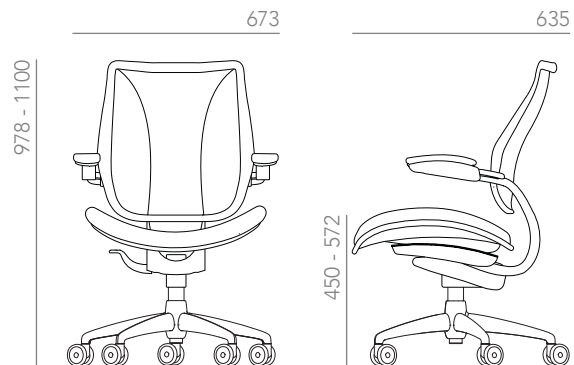

AWM

AWM
AMARO

Liberty

Humanscale®

Liberty Task Chair.

Specifications

Humanscale's Liberty Task chair is an intelligent mesh task chair engineered to provide automatic lumbar support for every user, as well as offering simplicity and complete ease of use.

Features

- Form-Sensing Mesh Back creates body-fitting contours and self-adjusting lumbar support for a customized fit
- Pivoting Backrest provides additional lumbar support as needed
- Seat height and depth adjustment
- Innovative weight-sensitive, self-locking recline mechanism
- Contoured seat cushion
- Drafting kit available

Dimensions (mm)

H 978 - 1100 x W 673 /
W 533 without arms x
D 635
SH 450 - 572

135kg Weight Capacity

AFRDI Blue & Green Tick
ANSI/BIFMA e3-1014e

10 Year Warranty