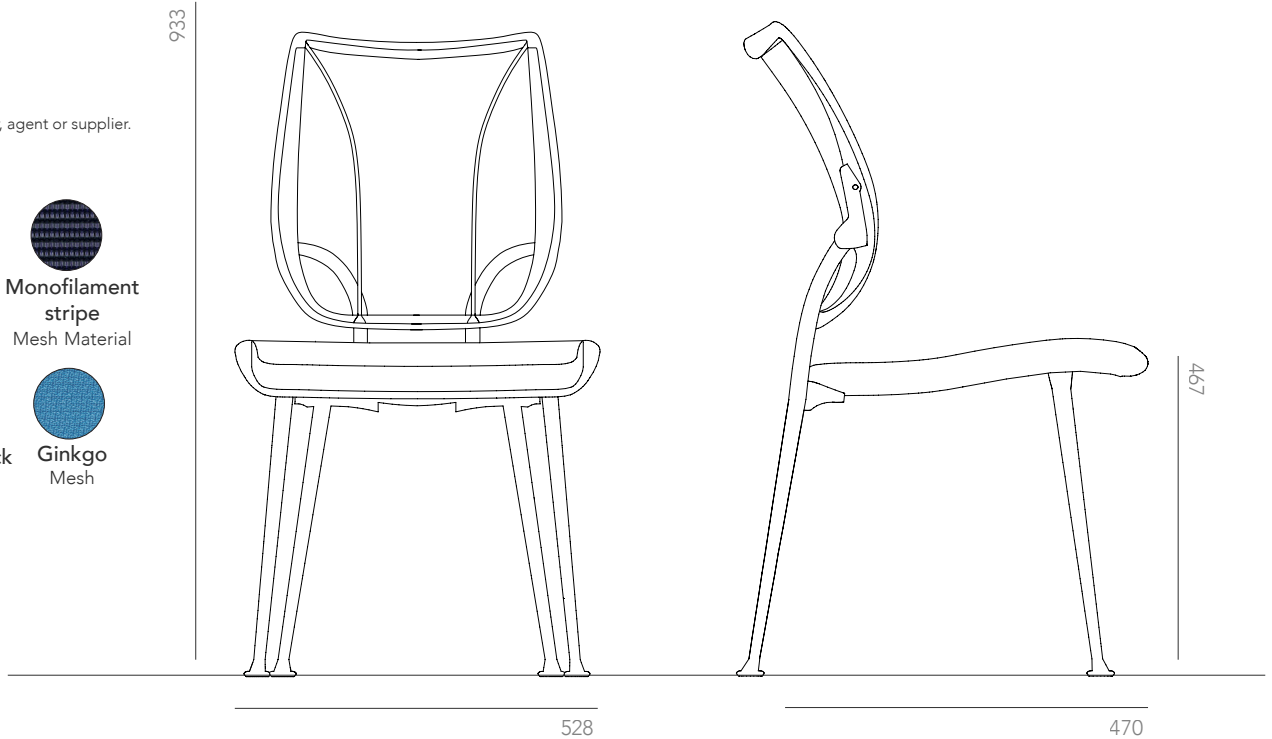

Liberty is designed to offer a unique, minimal aesthetic and to provide custom comfort for every person who sits in it.

Custom Fit

Liberty's mesh back is formed by combining three panels of non-stretch mesh material in the same way a tailor combines multiple pieces of fabric to create a shirt. Its contours are made to custom fit and support each individual sitter throughout the day.

Encourages Movement

Liberty was engineered to automatically adjust to whoever sits in it, instantly accommodating each user regardless of size and weight. Because it has no manual adjustments and features Humanscale's weight-sensitive recline, the user can move easily and without restrictions.

Specifications

Black is a stocked item. Other custom finishes standard lead time is 8-12 weeks

Liberty Side chair (no arms)

Dimensions H 933 SH 467 W 528 D 470
 Weight Capacity 140kg

Warranty 15 Years*
 * The warranty on fabrics and foam is limited to that given by the manufacturer, agent or supplier.

Frame + Base

- | | | |
|---|--|--|
| 
Black
Metal | 
Silver
Metal | 
Polished
aluminium |
|---|--|--|

Liberty Side chair (arms)

Dimensions H 933 SH 467 W 528 D 470
 Weight Capacity 140kg

Warranty 15 Years*