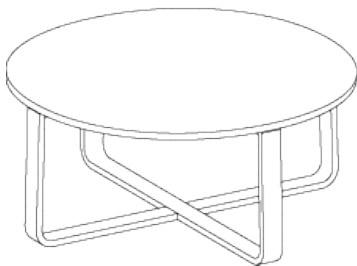

Eddy

Table

AWM

**AWM
AMAROO**

Features:

Indulge in the allure of our exquisite round coffee table, meticulously crafted from the finest American Ash. Its timeless elegance graces any space, while the natural grain of the wood dances beneath your fingertips. Elevate your surroundings with a touch of sophistication that only our American Ash coffee table and side table can provide.

Finishes:

American Ash

Black Stain

Lead Time: 1 - 2 weeks

Warranty: 12 Months

Dimensions:

Coffee Table

OH 400mm
OW Ø900mm

Side Table

OH 450mm
OW Ø500mm