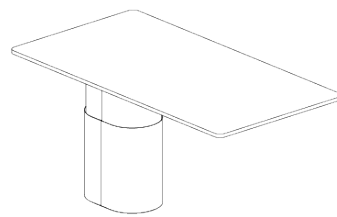

Tabletop Shapes

Rounded Rectangle

Tapered Rectangle

Tapered Boat Shape

Bullet Shape

Top Finishes:

Matt White

Matt Black

Client Specified

Base Finishes:

Satin White

Satin Black

Client Specified

Dimensions:

Round Drum Ø400

OH 725mm
OD 800mm
OW 1600mm

OH 900/1050mm
OD 800mm
OW 1600mm

OH 620-1285mm
OD 800mm
OW 1600mm

Pill-shape Drum 575x400

OH 725mm
OD 1600-2100mm
OW 800-1100mm

OH 900/1050mm
OD 1600-2100mm
OW 800-1100mm

OH 620-1285mm
OD 1600-2100mm
OW 800-1100mm