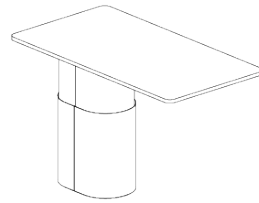

Drum+Base

Media Table

AWM

**AWM
AMARO**

Features:

The Drum+Base Media table is a sleek and innovative cantilever marvel that seamlessly blends form and function. This versatile table is designed for the modern workspace, offering adjustable height to cater to your unique meeting needs. With its contemporary design and impeccable craftsmanship, it's an irresistible choice for discerning architects and interior designers seeking both style and practicality. The Drum+Base Media table perfectly marries elegance with adaptability for your workspace.

Client Specified

Base Finishes:

Satin White

Satin Black

Client Specified

Dimensions:

Round Drum Ø400

OH 725mm
OD 800mm
OW 1600mm

OH 900/1050mm
OD 800mm
OW 1600mm

OH 620-1285mm
OD 800mm
OW 1600mm

Pill-shape Drum 575x400

OH 725mm
OD 1600-2100mm
OW 800-1100mm

OH 900/1050mm
OD 1600-2100mm
OW 800-1100mm

OH 620-1285mm
OD 1600-2100mm
OW 800-1100mm