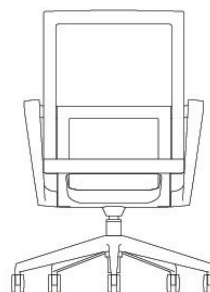

- Seat tilt and height adjustment
- Synchro mechanism with upright lock
- Drafting kit available

Weight Capacity: 110 KGs

Lead Time: In Stock

Warranty: 10 Years

Mesh Colour:

Black

Grey

White

Frame Finish:

White

Black

Polished Aluminium

Dimensions:

OH 900 - 980mm
OW 580mm

OD 560mm
SH 448 - 528mm