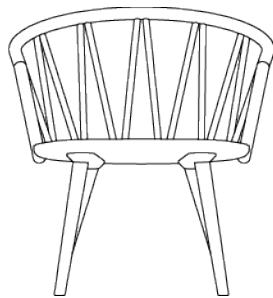

ZigZag

Lounge

AWM

**AWM
AMAROO**

awm.net.au

Features:

The largest chair in ZigZag family, the ZigZag Lounge offers a generous seating area for enhanced comfort and relaxation. Made from solid timber and designed to meet commercial-grade standards. Its solid timber construction ensures strength and longevity, is also available in 2 finishes which are solid ash blonde and solid ash black.

Finishes:

Solid Ash
Blonde

Solid Ash
Black

Option:	Seat pad
Lead Time:	4 - 6 weeks
Origin:	Australia
Warranty:	3 Years

Dimensions:

OH	770mm
SH	430mm
OD	470mm

OH	770mm
OW	690mm