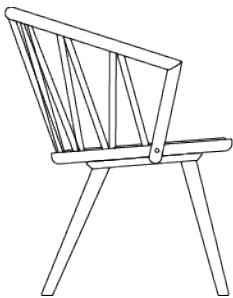

ZigZag

Lounge

AWM

**AWM
AMAROO**

awm.net.au

Features:

The largest chair in ZigZag family, the ZigZag Lounge offers a generous seating area for enhanced comfort and relaxation. Made from solid timber and designed to meet commercial-grade standards. Its solid timber construction ensures strength and longevity, is also available in 2 finishes which are solid ash blonde and solid ash black.

Finishes:

Solid Ash
Blonde

Solid Ash
Black

Option:	Seat pad
Lead Time:	4 - 6 weeks
Origin:	Australia
Warranty:	3 Years

Dimensions:

OH	770mm
SH	430mm
OD	470mm

OH	770mm
OW	690mm