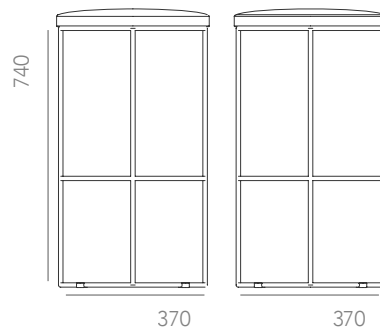

Pinto Stool

Specifications

Pinto bar stool is a venture into purism as it boasts well-balanced, uncluttered lines. The bar stool portrays a soft gentle dome on top of the upholstered seat providing enhancing comfort. The steel circles frame the upholstery, creating an open space between the steel and the floor.