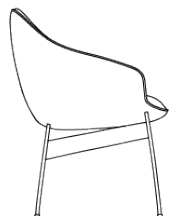

Marina

Mini

AWM

**AWM
AMAROO**

Features:

Introducing the Marina Mini, a compact embodiment of Marina's unparalleled elegance, comfort, and style. This exquisite fully upholstered tub chair presents a timeless design solution, perfect for offices or waiting areas. The Marina Mini also offers a variety of base options to suit your preference, including a black powdercoated finish, timber base in ash with a dark stain, and 5 Star base, featuring a polished, height-adjustable design with a tilt mechanism.

Amy
Barley

custom

Dimensions:

Timber Base

OH 790mm
SH 480mm
OD 590mm

OH 790mm
OW 640mm

5-Star Swivel Base

OH 760-820mm
SH 450-510mm
OD 590mm

OH 760-820mm
OW 640mm

Metal Base

OH 790mm
SH 480mm
OD 590mm

OH 790mm
OW 640mm

Counter Stool

OH 970mm
SH 690mm
OD 630mm

OH 970mm
OW 640mm