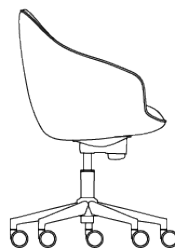

Marina

Mini

AWM

**AWM
AMAROO**

Features:

Introducing the Marina Mini, a compact embodiment of Marina's unparalleled elegance, comfort, and style. This exquisite fully upholstered tub chair presents a timeless design solution, perfect for offices or waiting areas. The Marina Mini also offers a variety of base options to suit your preference, including a black powdercoated finish, timber base in ash with a dark stain, and 5 Star base, featuring a polished, height-adjustable design with a tilt mechanism.

Amy
Barley

custom

Dimensions:

Timber Base

OH 790mm
SH 480mm
OD 590mm

OH 790mm
OW 640mm

5-Star Swivel Base

OH 760-820mm
SH 450-510mm
OD 590mm

OH 760-820mm
OW 640mm

Metal Base

OH 790mm
SH 480mm
OD 590mm

OH 790mm
OW 640mm

Counter Stool

OH 970mm
SH 690mm
OD 630mm

OH 970mm
OW 640mm