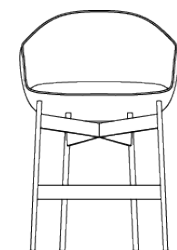

Marina

Mini

AWM

**AWM
AMAROO**

Features:

Introducing the Marina Mini, a compact embodiment of Marina's unparalleled elegance, comfort, and style. This exquisite fully upholstered tub chair presents a timeless design solution, perfect for offices or waiting areas. The Marina Mini also offers a variety of base options to suit your preference, including a black powdercoated finish, timber base in ash with a dark stain, and 5 Star base, featuring a polished, height-adjustable design with a tilt mechanism.

Amy
Barley

custom

Dimensions:

Timber Base

OH 790mm
SH 480mm
OD 590mm

OH 790mm
OW 640mm

5-Star Swivel Base

OH 760-820mm
SH 450-510mm
OD 590mm

OH 760-820mm
OW 640mm

Metal Base

OH 790mm
SH 480mm
OD 590mm

OH 790mm
OW 640mm

Counter Stool

OH 970mm
SH 690mm
OD 630mm

OH 970mm
OW 640mm