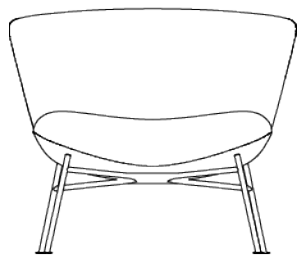

Lisa

AWM

**AWM
AMAROO**

awm.net.au

Features:

With its ample dimensions, the Llisa lounge offers a luxurious seating experience that encourages fluid and versatile seating positions. Whether it takes centre stage in an interior setting or seamlessly integrates with existing furniture, Llisa Lounge's customisable upholstery adds to its commanding visual allure. Llisa can be fully upholstered with one chosen fabric or two different tone to stand out with its black powder coated steel frame.

- Weight Capacity:** 150 KGs
- Lead Time:** 4 - 6 weeks
- Origin:** Australia
- Warranty:** 5 Years

Dimensions:

OH 740mm
SH 420mm
OD 730mm

OH 740mm
OW 870mm

Popular House Fabrics:

for more **House Fabric** choices, please visit product page on www.awm.net.au