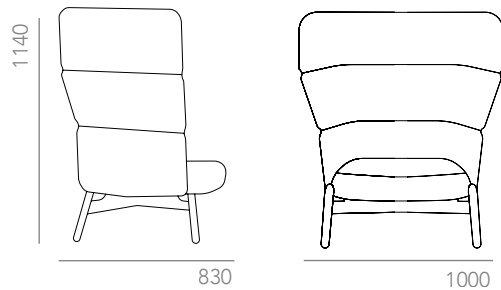

The Jade is a highly versatile lounge applicable to both commercial and residential settings. Start by selecting the timber base option, or the option without feet – then branch out to different sizes and back designs.

Jade

Specifications

Colours

House Fabric or customer specified

Options

1 Seater or 2 Seater
Glides or Timber Base
Medium or High Back

Warranty

10 Years*

* The warranty on fabrics and foam is limited to that given by the manufacturer, agent or supplier

AWM

**AWM
AMARO**