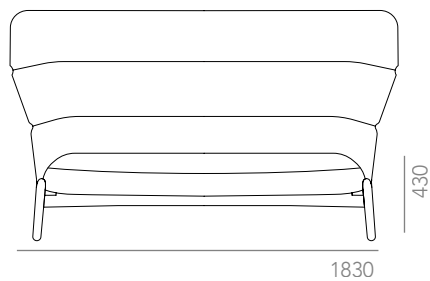

The Jade is a highly versatile lounge applicable to both commercial and residential settings. Start by selecting the timber base option, or the option without feet – then branch out to different sizes and back designs.

Jade

Specifications

Colours

House Fabric or customer specified

Options

1 Seater or 2 Seater
Glides or Timber Base
Medium or High Back

Warranty

10 Years*

* The warranty on fabrics and foam is limited to that given by the manufacturer, agent or supplier

AWM

**AWM
AMARO**