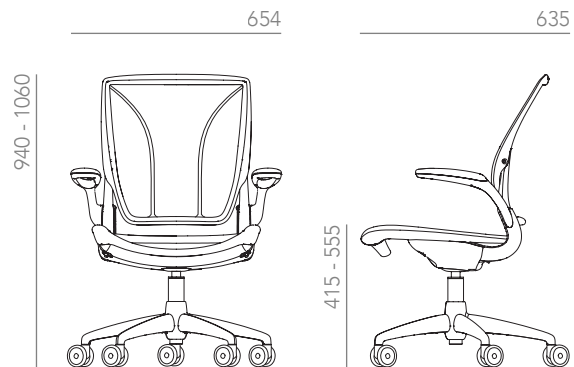

AWM

AWM
AMARO 

World One.

Humanscale®

World One Task Chair.

Specifications

World One is an updated version of the renowned World chair, the most minimal, yet fully functional task chair ever made. World One is a cost-effective solution that delivers highly engineered ergonomic support and the ultimate user-friendly sitting experience.

Features

- Tri-Panel non-stretch mesh back and mesh seat
- Height adjustable seat and arms
- Innovative weight-sensitive, self-locking recline mechanism
- Lightweight design
- Frame-less front edge eliminates contact stress behind the knee

Dimensions (mm)

H 940 - 1060 x W 654 x D 635
SH 415 - 555

135kg Weight Capacity

7 Year Warranty