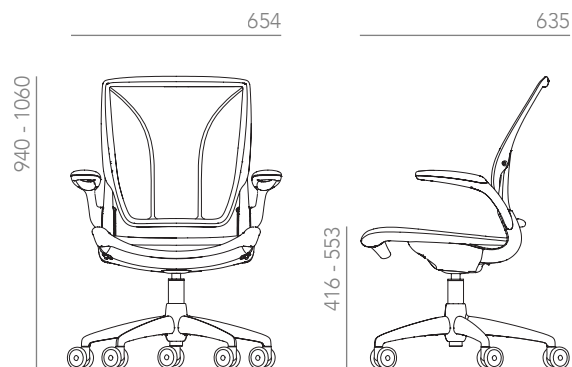

Humanscale®

Diffrient World Task Chair.

Specifications

Features

Diffrient World delivers all-mesh elegance, merging premium lumbar care with adaptability. Niels Diffrient's full-function ergonomic task chair looks at home in any modern office and offers customised back support through physics-powered design and tri-panel mesh.

- All-mesh design fits handsomely into any office - no matter where you work.
- Tri-panel mesh back offers intelligent support for your unique pressure points.
- Lightweight design makes it exceptionally easy both to assemble and relocate.
- Net Positive certificate means each chair produced restores energy and clean water while reducing environmental waste.

Dimensions (mm)

H 940 - 1060 x W 654 x D 635
SH 416 - 553

136kg Weight Capacity

15 Year Warranty