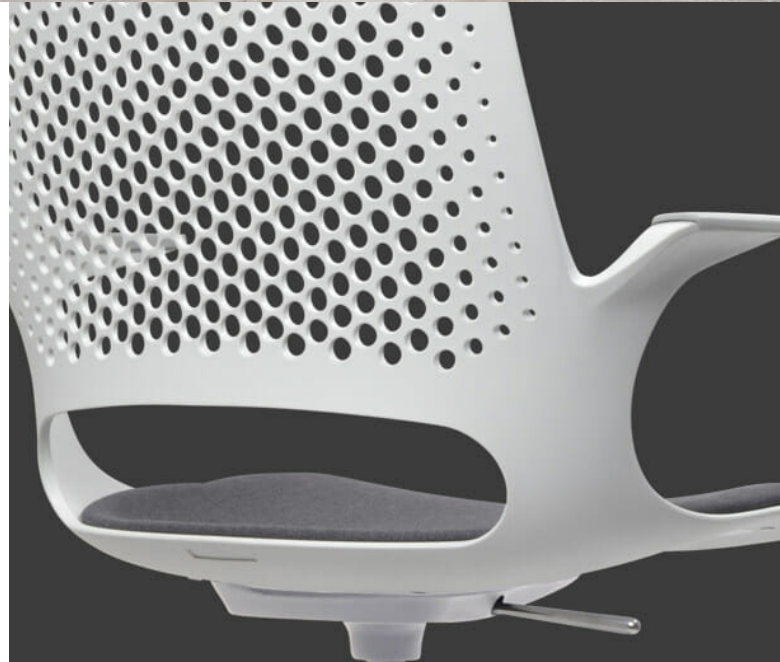

Harmony

Meeting Chair

AWM

**AWM
AMAROO**

awm.net.au

Features:

The Harmony chair has superior comfort, with its contoured polypropylene moulded shell & dynamic seat movement making it perfect for any office environment. This chair encourages movement and facilitates collaboration in your space.

Option: Custom seatpad

Lead Time: 4 - 6 weeks

Warranty: 5 Years

Dimensions:

OH 1075mm
SH 465mm
OW 640mm

SH 465mm
OD 640mm

White Finish:

White Shell

Chrome Base

Black Seatpad

Black Finish:

Black Shell

Black Base

Black Seatpad