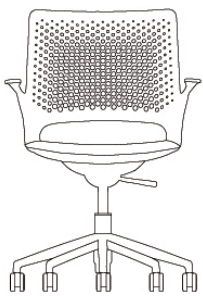

Harmony

Meeting Chair

AWM

**AWM
AMAROO**

awm.net.au

Features:

The Harmony chair has superior comfort, with its contoured polypropylene moulded shell & dynamic seat movement making it perfect for any office environment. This chair encourages movement and facilitates collaboration in your space.

Option: Custom seatpad

Lead Time: 4 - 6 weeks

Warranty: 5 Years

Dimensions:

OH 1075mm
SH 465mm
OW 640mm

SH 465mm
OD 640mm

White Finish:

White Shell

Chrome Base

Black Seatpad

Black Finish:

Black Shell

Black Base

Black Seatpad