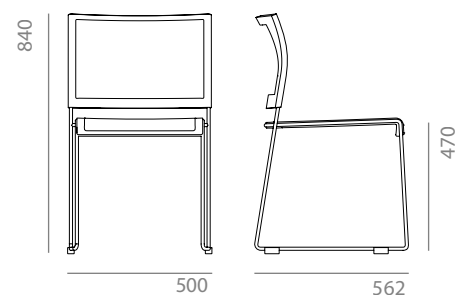

Eko Chair.

Specifications

The Eko chair features a mesh back and seat, with a strong polypropylene frame that accommodates robust usage. This stackable and lightweight chair is easily stored, with a option to link the chairs together making it ideal for training rooms.

The Eko comes with a trolley designed to stack multiple Eko chairs.

Colours

Chrome steel frame

Black mesh

Warranty

2 Years*

* The warranty on fabrics and foam is limited to that given by the manufacturer, agent or supplier