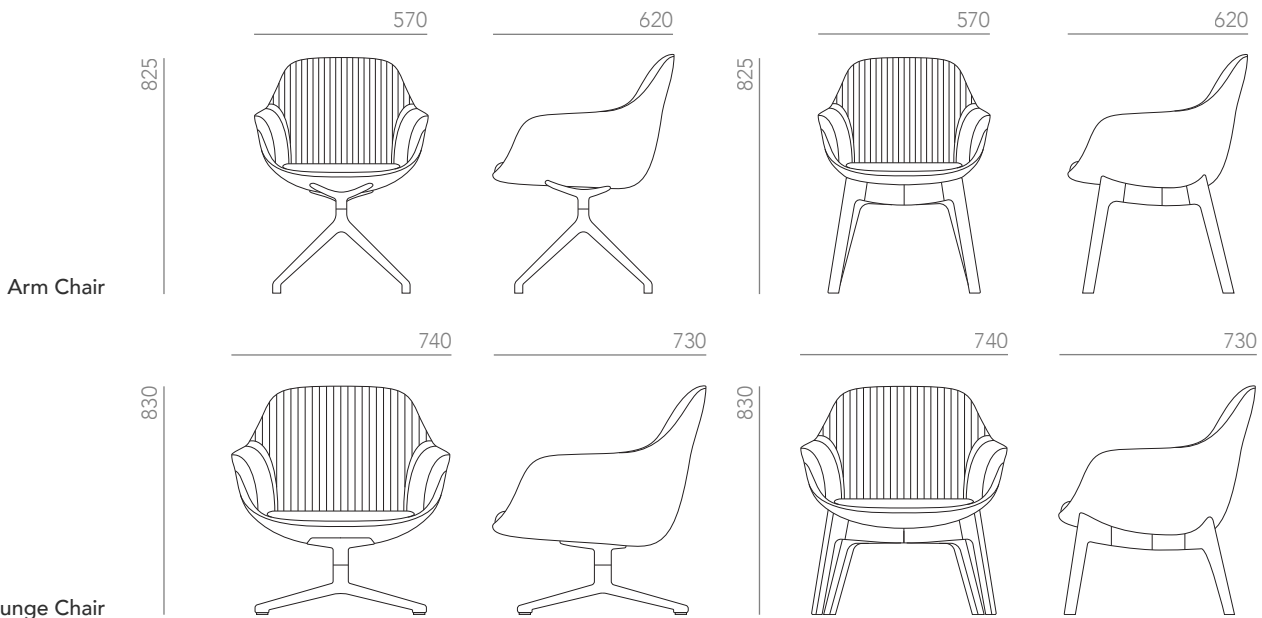

Santorini.

Specifications

Lounge Chair on Timber Base

Features

The Santorini is available on both timber leg and 4 star base that are perfect for meeting and visitor settings and also a wider lounge chair option for a more occasional environment.

- Available in house grey and blue fabrics as standard - Custom specified fabric available on request
- Available on oak timber base or four star rotating base in black or white powder coat

House Fabrics