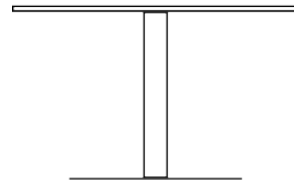

Top Finishes:

Base Finishes:

Dimensions:

Coffee Table

- OH** 448mm
- OW** 450-700mm
- DISC** Ø400mm

Cafe/Dining Table

OH 725mm
OW 800mm
DISC Ø450mm

OH 725mm
OW 1000mm
DISC Ø540mm

OH 725mm
OW 1200mm
DISC Ø720mm

High Table

OH 1050mm
OW 700mm
DISC Ø450mm

OH 1050mm
OW 900mm
DISC Ø540mm