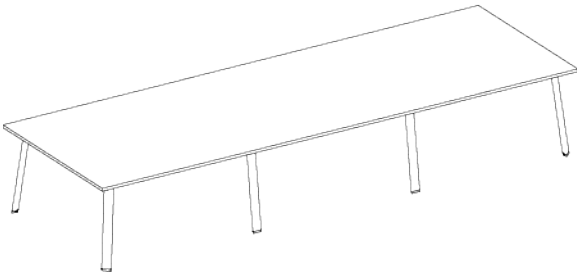

# Delta Adapt Table

**AWM**

**AWM  
AMAROO**

**Features:**

Delta Adapt table is designed to adapt to any client' specifications. The leg system can be powder coated to your colour of choice or with our special timber grain finish. Delta Adapt table can be easily fit into any room context due to its beautiful adaptability.

-  **Matt White**
-  **Matt Black**
-  Client Specified

**OH** 725mm  
**OW** 600-800mm  
**OD** 600-800mm

**OH** 725mm  
**OW** 900-1500mm  
**OD** 900-1500mm

**Base Finishes:**

-  **Satin White**
-  **Satin Black**
-  **American White Ash**
-  Client Specified

**OH** 725mm  
**OW** 1600-2800mm  
**OD** 600-1200mm

**OH** 725mm  
**OW** 3000-4000mm  
**OD** 1200-1500mm

**OH** 725mm  
**OW** 4000-5000mm  
**OD** 1200-1500mm

**OH** 1050mm  
**OW** Ø600-800mm

**OH** 1050mm  
**OW** 600-800mm  
**OD** 600-800mm

**OH** 1050mm  
**OW** 1600-2800mm  
**OD** 600-1200mm

**OH** 1050mm  
**OW** 3000-4000mm  
**OD** 1000-1500mm

**OH** 1050mm  
**OW** 4000-5000mm  
**OD** 1000-1500mm