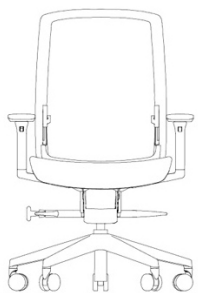

## Executive Task Chair

**AWM**

**AWM  
AMAROO**

**Features:**

The Camilla Executive task chair features soft touch mesh fabric that adjusts with the user to offer unsurpassed lumbar support and comfort. With a slimline body and generous options available, the Camilla makes for a stunning addition to the working environment.

- Option:** Headrest & Arm
- Weight Capacity:** 140 KGs
- Lead Time:** 4 - 6 weeks
- Warranty:** 10 Years

**Mesh Finish:**

**Frame Finish:**

**Dimensions:**

**OH** 990-1080mm  
**SH** 480-570mm  
**OW** 580mm

**OH** 990-1080mm  
**OD** 480mm